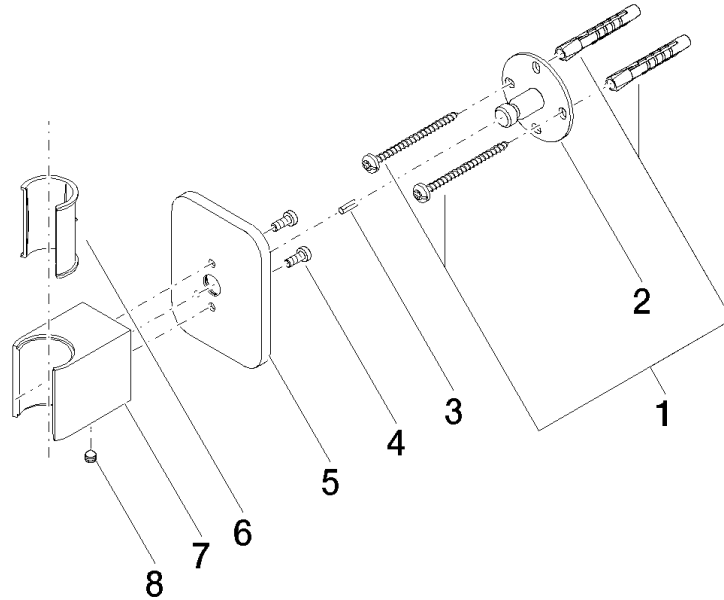

28 050 845

● rosette 60 x 78 mm

	Chrome	28 050 845-00
	Brushed Platinum	28 050 845-06
	Dark Chrome	28 050 845-19
	Brushed Light Gold	28 050 845-27
	Matte Black	28 050 845-33
	Brushed Chrome	28 050 845-93
	Brushed Dark Platinum	28 050 845-99

28 050 845

mm [inches]

28 050 845

Product version from 3/9/2016 to 3/2/2021

Product version from 3/2/2021

Parts for other
finishes can be found
here: [Brushed](#)
[Platinum](#)

LISSÉ Wall bracket - Chrome

LISSÉ

28 050 845

Spare parts list

Product version from 3/9/2016 to 3/2/2021

Product version from 3/2/2021

No.	Item Number	Name	Quantity used	Delivery time
	05 30 31 025 00 90	fixing set	9	2