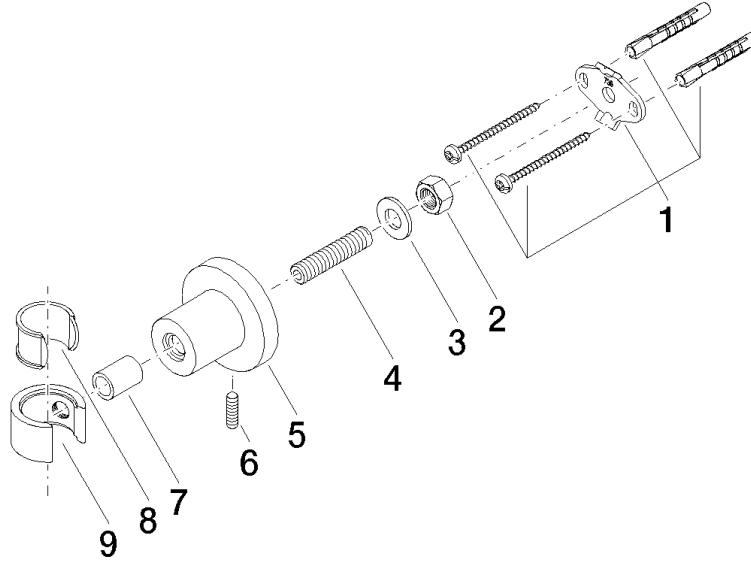

28 050 892

• rosette Ø 55 mm

	Chrome	28 050 892-00
	Brushed Platinum	28 050 892-06
	Platinum	28 050 892-08
	Dark Chrome	28 050 892-19
	Brushed Durabronze (23kt Gold)	28 050 892-28
	Matte Black	28 050 892-33
	Brushed Bronze	28 050 892-42
	Brushed Champagne (22kt Gold)	28 050 892-46
	Champagne (22kt Gold)	28 050 892-47
	Brushed Chrome	28 050 892-93
	Brushed Dark Platinum	28 050 892-99

28 050 892

mm [inches]

28 050 892

Product version from 4/1/2024

Parts for other
finishes can be found
here: Brushed
Platinum

TARA Wall bracket - Chrome

TARA

28 050 892

Spare parts list

Product version from 4/1/2024

No.	Item Number	Name	Quantity used	Delivery time
	05 17 20 739 00 90	fixing set	9	2