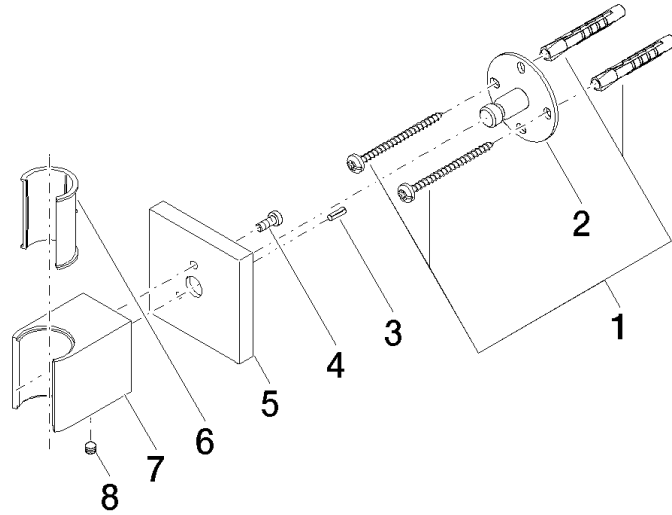

28 050 980

mm [inches]

28 050 980

Product version up to 3/2/2021

Product version from 3/2/2021

Parts for other
finishes can be found
here: Brushed
Platinum

Wall bracket - Chrome

IMO