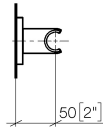

28 050 980

● rosette 60 x 60 mm

Fits: IMO, MEM, CL.1, CYO

	Chrome	28 050 980-00
	Brushed Platinum	28 050 980-06
	Platinum	28 050 980-08
	Dark Chrome	28 050 980-19
	Brushed Light Gold	28 050 980-27
	Brushed Durabronze (23kt Gold)	28 050 980-28
	Matte Black	28 050 980-33
	Brushed Champagne (22kt Gold)	28 050 980-46
	Champagne (22kt Gold)	28 050 980-47
	Brushed Chrome	28 050 980-93
	Brushed Dark Platinum	28 050 980-99

28 050 980

mm [inches]

28 050 980

Product version up to 3/2/2021

Product version from 3/2/2021

Parts for other
finishes can be found
here: Brushed
Platinum

Wall bracket - Chrome

IMO