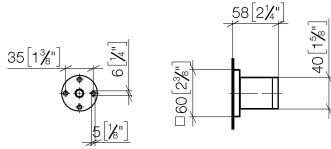

28 050 980

● rosette 60 x 60 mm

Fits: IMO, MEM, CL.1, CYO

	Chrome	28 050 980-00
	Brushed Platinum	28 050 980-06
	Platinum	28 050 980-08
	Dark Chrome	28 050 980-19
	Brushed Light Gold	28 050 980-27
	Brushed Durabronze (23kt Gold)	28 050 980-28
	Matte Black	28 050 980-33
	Brushed Champagne (22kt Gold)	28 050 980-46
	Champagne (22kt Gold)	28 050 980-47
	Brushed Chrome	28 050 980-93
	Brushed Dark Platinum	28 050 980-99

28 050 980

mm [inches]

28 050 980

Product version up to 3/2/2021

Product version from 3/2/2021

Parts for other
finishes can be found
here: Brushed
Platinum

Wall bracket - Chrome

IMO