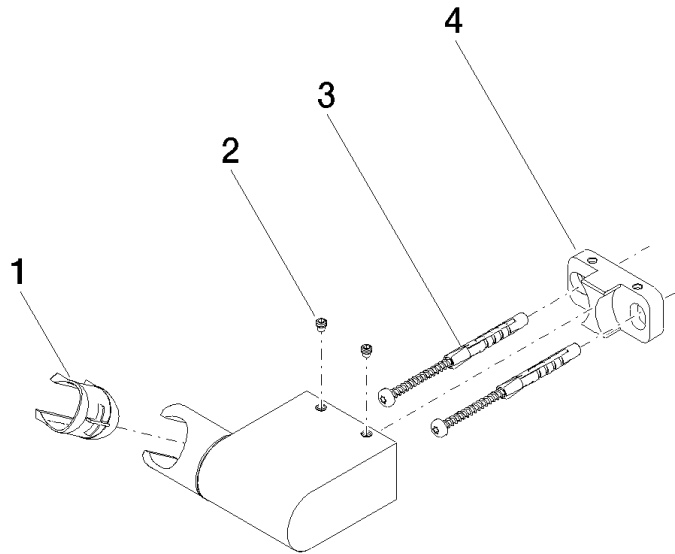

28 060 970

- pivotable 75°

Fits: IMO, LULU, MADISON, MEM, TARA,
CL.1, LISSÉ, VAIA, META, CYO

	Chrome	28 060 970-00
	Brushed Platinum	28 060 970-06
	Platinum	28 060 970-08
	Dark Brass matt	28 060 970-16
	Dark Chrome	28 060 970-19
	Light Gold	28 060 970-26
	Brushed Light Gold	28 060 970-27
	Brushed Durabronze (23kt Gold)	28 060 970-28
	Matte Black	28 060 970-33
	Brushed Bronze	28 060 970-42
	Brushed Champagne (22kt Gold)	28 060 970-46
	Champagne (22kt Gold)	28 060 970-47
	Brushed Chrome	28 060 970-93
	Brushed Dark Platinum	28 060 970-99

Wall bracket swivel - Chrome

28 060 970

mm [inches]

28 060 970

Product version from 10/1/2023

Parts for other
finishes can be found
here: Brushed
Platinum

Wall bracket swivel - Chrome

IMO

28 060 970

Spare parts list

Product version from 10/1/2023

No.	Item Number	Name	Quantity used	Delivery time
	09 12 12 212 90	sleeve	5	2