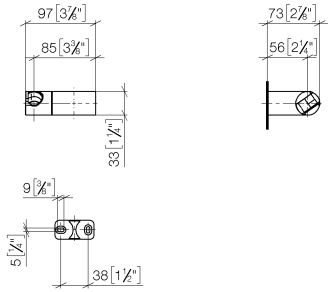

28 060 970

- pivotable 75°

Fits: IMO, LULU, MADISON, MEM, TARA,
CL.1, LISSÉ, VAIA, META, CYO

	Chrome	28 060 970-00
	Brushed Platinum	28 060 970-06
	Platinum	28 060 970-08
	Dark Brass matt	28 060 970-16
	Dark Chrome	28 060 970-19
	Light Gold	28 060 970-26
	Brushed Light Gold	28 060 970-27
	Brushed Durabronze (23kt Gold)	28 060 970-28
	Matte Black	28 060 970-33
	Brushed Bronze	28 060 970-42
	Brushed Champagne (22kt Gold)	28 060 970-46
	Champagne (22kt Gold)	28 060 970-47
	Brushed Chrome	28 060 970-93
	Brushed Dark Platinum	28 060 970-99

Wall bracket swivel - Chrome

28 060 970

mm [inches]

28 060 970

Product version from 10/1/2023

Parts for other
finishes can be found
here: Brushed
Platinum

Wall bracket swivel - Chrome

IMO

28 060 970

Spare parts list

Product version from 10/1/2023

No.	Item Number	Name	Quantity used	Delivery time
	09 12 12 212 90	sleeve	5	2