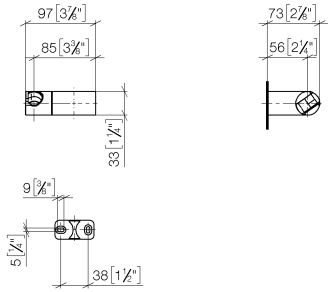

28 060 970

- pivotable 75°

Fits: IMO, LULU, MADISON, MEM, TARA,
CL.1, LISSÉ, VAIA, META, CYO

| | | |
|--|-------------------------------------|---------------|
|  | Brushed Platinum | 28 060 970-06 |
|  | Chrome | 28 060 970-00 |
|  | Platinum | 28 060 970-08 |
| | Dark Brass matt | 28 060 970-16 |
|  | Dark Chrome | 28 060 970-19 |
|  | Light Gold | 28 060 970-26 |
|  | Brushed Light Gold | 28 060 970-27 |
|  | Brushed Durabronze (23kt Gold) | 28 060 970-28 |
|  | Matte Black | 28 060 970-33 |
|  | Brushed Bronze | 28 060 970-42 |
|  | Brushed Champagne (22kt Gold) | 28 060 970-46 |
|  | Champagne (22kt Gold) | 28 060 970-47 |
|  | Brushed Chrome | 28 060 970-93 |
|  | Brushed Dark Platinum | 28 060 970-99 |

28 060 970

mm [inches]

28 060 970

Product version from 10/1/2023

Parts for other
finishes can be found
here: [Chrome](#)

Wall bracket swivel - Brushed Platinum

IMO

28 060 970

Spare parts list

Product version from 10/1/2023

| No. | Item Number | Name | Quantity used | Delivery time |
|-----|-----------------|--------|---------------|---------------|
| | 09 12 12 212 90 | sleeve | 5 | 2 |