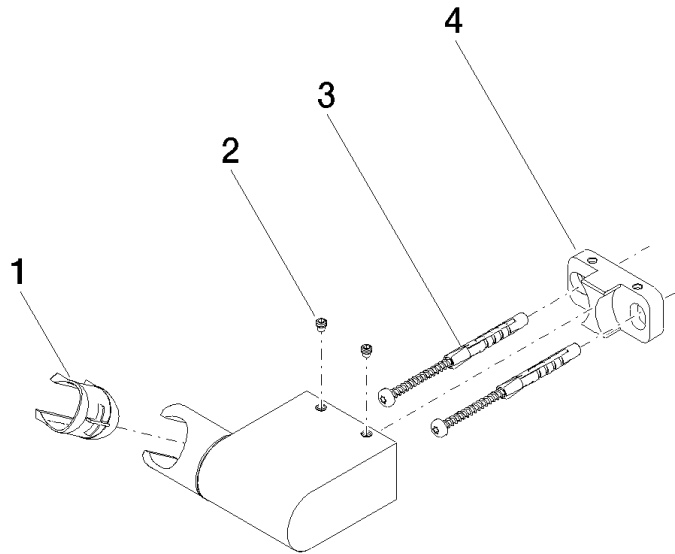

28 060 970

- pivotable 75°

Fits: IMO, LULU, MADISON, MEM, TARA,
CL.1, LISSÉ, VAIA, META, CYO

| | | |
|--|-------------------------------------|---------------|
|  | Brushed Platinum | 28 060 970-06 |
|  | Chrome | 28 060 970-00 |
|  | Platinum | 28 060 970-08 |
| | Dark Brass matt | 28 060 970-16 |
|  | Dark Chrome | 28 060 970-19 |
|  | Light Gold | 28 060 970-26 |
|  | Brushed Light Gold | 28 060 970-27 |
|  | Brushed Durabronze (23kt Gold) | 28 060 970-28 |
|  | Matte Black | 28 060 970-33 |
|  | Brushed Bronze | 28 060 970-42 |
|  | Brushed Champagne (22kt Gold) | 28 060 970-46 |
|  | Champagne (22kt Gold) | 28 060 970-47 |
|  | Brushed Chrome | 28 060 970-93 |
|  | Brushed Dark Platinum | 28 060 970-99 |

28 060 970

mm [inches]

28 060 970

Product version from 10/1/2023

Parts for other
finishes can be found
here: [Chrome](#)

Wall bracket swivel - Brushed Platinum

IMO

28 060 970

Spare parts list

Product version from 10/1/2023

| No. | Item Number | Name | Quantity used | Delivery time |
|-----|-----------------|--------|---------------|---------------|
| | 09 12 12 212 90 | sleeve | 5 | 2 |