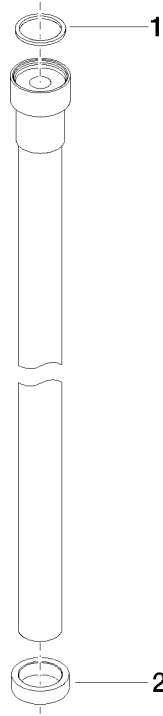

**WATER TUBE Kneipp hose white 2000 mm - Chrome**

28 285 979

- hose nozzle with sleeve M33
- with holding ring

	Chrome	28 285 979-00
	Brushed Platinum	28 285 979-06
	Platinum	28 285 979-08
	Dark Chrome	28 285 979-19
	Brushed Durabronze (23kt Gold)	28 285 979-28
	Matte Black	28 285 979-33
	Brushed Champagne (22kt Gold)	28 285 979-46
	Champagne (22kt Gold)	28 285 979-47
	Brushed Chrome	28 285 979-93
	Brushed Dark Platinum	28 285 979-99

# WATER TUBE Kneipp hose white 2000 mm - Chrome

28 285 979

mm [inches]

## Flow rate chart

WATER TUBE Kneipp hose white 2000 mm - Chrome

---

28 285 979

### Spare parts list

No.	Item Number	Name	Quantity used	Delivery time
	09 14 20 003 90	seal	2	2