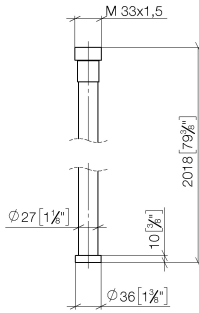

**WATER TUBE Kneipp hose white 2000 mm - Chrome**

28 285 979

- hose nozzle with sleeve M33
- with holding ring

	Chrome	28 285 979-00
	Brushed Platinum	28 285 979-06
	Platinum	28 285 979-08
	Dark Chrome	28 285 979-19
	Brushed Durabronze (23kt Gold)	28 285 979-28
	Matte Black	28 285 979-33
	Brushed Champagne (22kt Gold)	28 285 979-46
	Champagne (22kt Gold)	28 285 979-47
	Brushed Chrome	28 285 979-93
	Brushed Dark Platinum	28 285 979-99

# WATER TUBE Kneipp hose white 2000 mm - Chrome

28 285 979

mm [inches]

## Flow rate chart

WATER TUBE Kneipp hose white 2000 mm - Chrome

---

28 285 979

### Spare parts list

No.	Item Number	Name	Quantity used	Delivery time
	09 14 20 003 90	seal	2	2