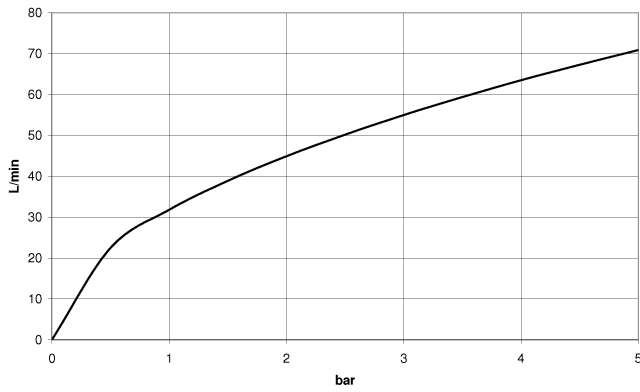

WATER TUBE Kneipp hose white 2000 mm - Brushed Platinum

28 285 979

- hose nozzle with sleeve M33
- with holding ring

	Brushed Platinum	28 285 979-06
	Chrome	28 285 979-00
	Platinum	28 285 979-08
	Dark Chrome	28 285 979-19
	Brushed Durabronze (23kt Gold)	28 285 979-28
	Matte Black	28 285 979-33
	Brushed Champagne (22kt Gold)	28 285 979-46
	Champagne (22kt Gold)	28 285 979-47
	Brushed Chrome	28 285 979-93
	Brushed Dark Platinum	28 285 979-99

WATER TUBE Kneipp hose white 2000 mm - Brushed Platinum

28 285 979

mm [inches]

Flow rate chart

WATER TUBE Kneipp hose white 2000 mm - Brushed Platinum

28 285 979

Parts for other finishes can be found here: [Chrome](#)

WATER TUBE Kneipp hose white 2000 mm - Brushed Platinum

28 285 979

Spare parts list

No.	Item Number	Name	Quantity used	Delivery time
	09 14 20 003 90	seal	2	2