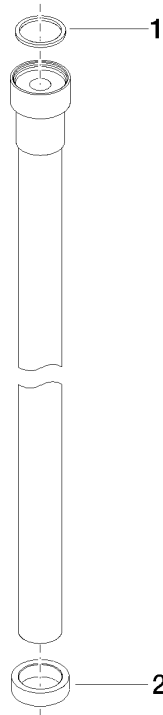

WATER TUBE Kneipp hose white 2000 mm - Brushed Platinum

28 285 979

- hose nozzle with sleeve M33
- with holding ring

	Brushed Platinum	28 285 979-06
	Chrome	28 285 979-00
	Platinum	28 285 979-08
	Dark Chrome	28 285 979-19
	Brushed Durabronze (23kt Gold)	28 285 979-28
	Matte Black	28 285 979-33
	Brushed Champagne (22kt Gold)	28 285 979-46
	Champagne (22kt Gold)	28 285 979-47
	Brushed Chrome	28 285 979-93
	Brushed Dark Platinum	28 285 979-99

WATER TUBE Kneipp hose white 2000 mm - Brushed Platinum

28 285 979

mm [inches]

Flow rate chart

WATER TUBE Kneipp hose white 2000 mm - Brushed Platinum

28 285 979

Parts for other finishes can be found here: [Chrome](#)

WATER TUBE Kneipp hose white 2000 mm - Brushed Platinum

28 285 979

Spare parts list

No.	Item Number	Name	Quantity used	Delivery time
	09 14 20 003 90	seal	2	2