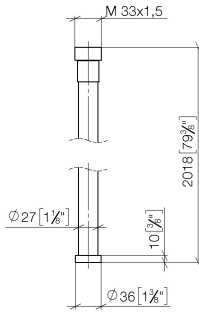

WATER TUBE Kneipp hose white 2000 mm - Brushed Platinum

28 285 979

- hose nozzle with sleeve M33
- with holding ring

	Brushed Platinum	28 285 979-06
	Chrome	28 285 979-00
	Platinum	28 285 979-08
	Dark Chrome	28 285 979-19
	Brushed Durabronze (23kt Gold)	28 285 979-28
	Matte Black	28 285 979-33
	Brushed Champagne (22kt Gold)	28 285 979-46
	Champagne (22kt Gold)	28 285 979-47
	Brushed Chrome	28 285 979-93
	Brushed Dark Platinum	28 285 979-99

WATER TUBE Kneipp hose white 2000 mm - Brushed Platinum

28 285 979

mm [inches]

Flow rate chart

WATER TUBE Kneipp hose white 2000 mm - Brushed Platinum

28 285 979

Parts for other finishes can be found here: [Chrome](#)

WATER TUBE Kneipp hose white 2000 mm - Brushed Platinum

28 285 979

Spare parts list

No.	Item Number	Name	Quantity used	Delivery time
	09 14 20 003 90	seal	2	2