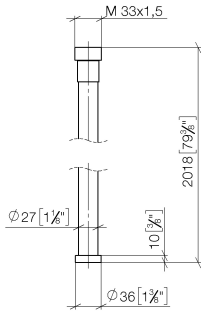

WATER TUBE Kneipp hose white 2000 mm - Dark Chrome

28 285 979

- hose nozzle with sleeve M33
- with holding ring

	Dark Chrome	28 285 979-19
	Chrome	28 285 979-00
	Brushed Platinum	28 285 979-06
	Platinum	28 285 979-08
	Brushed Durabronze (23kt Gold)	28 285 979-28
	Matte Black	28 285 979-33
	Brushed Champagne (22kt Gold)	28 285 979-46
	Champagne (22kt Gold)	28 285 979-47
	Brushed Chrome	28 285 979-93
	Brushed Dark Platinum	28 285 979-99

WATER TUBE Kneipp hose white 2000 mm - Dark Chrome

28 285 979

mm [inches]

Flow rate chart

WATER TUBE Kneipp hose white 2000 mm - Dark Chrome

28 285 979

Parts for other
finishes can be found
here: [Chrome](#)

WATER TUBE Kneipp hose white 2000 mm - Dark Chrome

28 285 979

Spare parts list