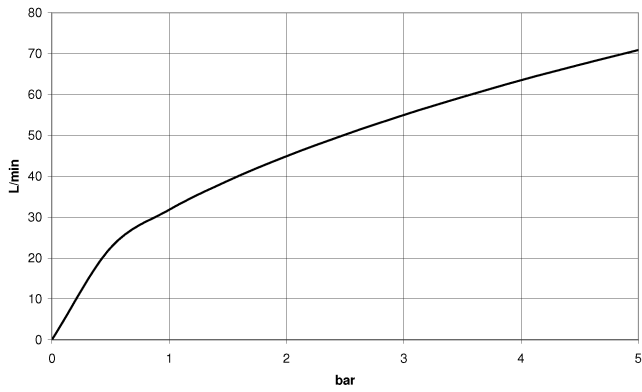

WATER TUBE Kneipp hose white 2000 mm - Dark Chrome

28 285 979

- hose nozzle with sleeve M33
- with holding ring

	Dark Chrome	28 285 979-19
	Chrome	28 285 979-00
	Brushed Platinum	28 285 979-06
	Platinum	28 285 979-08
	Brushed Durabronze (23kt Gold)	28 285 979-28
	Matte Black	28 285 979-33
	Brushed Champagne (22kt Gold)	28 285 979-46
	Champagne (22kt Gold)	28 285 979-47
	Brushed Chrome	28 285 979-93
	Brushed Dark Platinum	28 285 979-99

WATER TUBE Kneipp hose white 2000 mm - Dark Chrome

28 285 979

mm [inches]

Flow rate chart

WATER TUBE Kneipp hose white 2000 mm - Dark Chrome

28 285 979

Parts for other
finishes can be found
here: [Chrome](#)