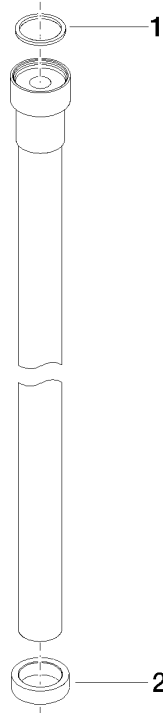

WATER TUBE Kneipp hose white 2000 mm - Dark Chrome

28 285 979

- hose nozzle with sleeve M33
- with holding ring

	Dark Chrome	28 285 979-19
	Chrome	28 285 979-00
	Brushed Platinum	28 285 979-06
	Platinum	28 285 979-08
	Brushed Durabronze (23kt Gold)	28 285 979-28
	Matte Black	28 285 979-33
	Brushed Champagne (22kt Gold)	28 285 979-46
	Champagne (22kt Gold)	28 285 979-47
	Brushed Chrome	28 285 979-93
	Brushed Dark Platinum	28 285 979-99

WATER TUBE Kneipp hose white 2000 mm - Dark Chrome

28 285 979

mm [inches]

Flow rate chart

WATER TUBE Kneipp hose white 2000 mm - Dark Chrome

28 285 979

Parts for other
finishes can be found
here: [Chrome](#)

WATER TUBE Kneipp hose white 2000 mm - Dark Chrome

28 285 979

Spare parts list