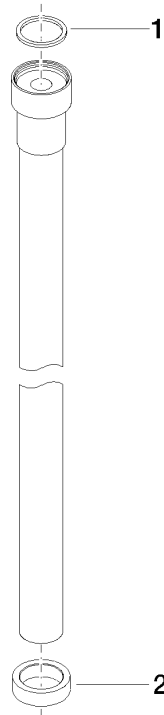

WATER TUBE Kneipp hose white 2000 mm - Brushed Durabronz (23kt Gold)

28 285 979

- hose nozzle with sleeve M33
- with holding ring

| | | |
|---|-------------------------------|---------------|
|  | Brushed Durabronz (23kt Gold) | 28 285 979-28 |
|  | Chrome | 28 285 979-00 |
|  | Brushed Platinum | 28 285 979-06 |
|  | Platinum | 28 285 979-08 |
|  | Dark Chrome | 28 285 979-19 |
|  | Matte Black | 28 285 979-33 |
|  | Brushed Champagne (22kt Gold) | 28 285 979-46 |
|  | Champagne (22kt Gold) | 28 285 979-47 |
|  | Brushed Chrome | 28 285 979-93 |
|  | Brushed Dark Platinum | 28 285 979-99 |

WATER TUBE Kneipp hose white 2000 mm - Brushed Durabronze (23kt Gold)

28 285 979

mm [inches]

Flow rate chart

WATER TUBE Kneipp hose white 2000 mm - Brushed Durabronze (23kt Gold)

28 285 979

Parts for other finishes can be found here: [Chrome](#)

WATER TUBE Kneipp hose white 2000 mm - Brushed Durabronz (23kt Gold)

28 285 979

Spare parts list

| No. | Item Number | Name | Quantity used | Delivery time |
|-----|-----------------|------|---------------|---------------|
| | 09 14 20 003 90 | seal | 2 | 2 |