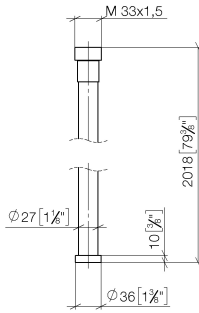

WATER TUBE Kneipp hose white 2000 mm - Brushed Durabronz (23kt Gold)

28 285 979

- hose nozzle with sleeve M33
- with holding ring

| | | |
|---|-------------------------------|---------------|
|  | Brushed Durabronz (23kt Gold) | 28 285 979-28 |
|  | Chrome | 28 285 979-00 |
|  | Brushed Platinum | 28 285 979-06 |
|  | Platinum | 28 285 979-08 |
|  | Dark Chrome | 28 285 979-19 |
|  | Matte Black | 28 285 979-33 |
|  | Brushed Champagne (22kt Gold) | 28 285 979-46 |
|  | Champagne (22kt Gold) | 28 285 979-47 |
|  | Brushed Chrome | 28 285 979-93 |
|  | Brushed Dark Platinum | 28 285 979-99 |

WATER TUBE Kneipp hose white 2000 mm - Brushed Durabronze (23kt Gold)

28 285 979

mm [inches]

Flow rate chart

WATER TUBE Kneipp hose white 2000 mm - Brushed Durabronze (23kt Gold)

28 285 979

Parts for other finishes can be found here: [Chrome](#)

WATER TUBE Kneipp hose white 2000 mm - Brushed Durabronz (23kt Gold)

28 285 979

Spare parts list

| No. | Item Number | Name | Quantity used | Delivery time |
|-----|-----------------|------|---------------|---------------|
| | 09 14 20 003 90 | seal | 2 | 2 |