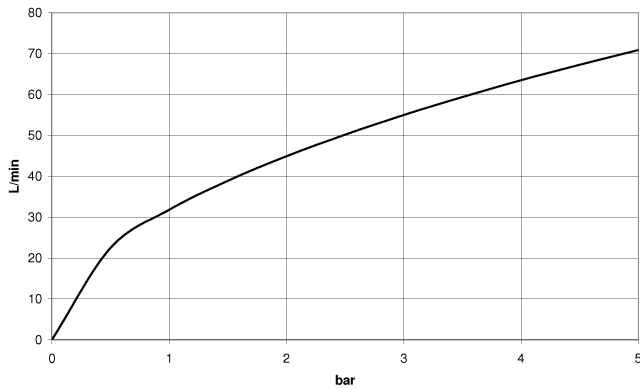

**WATER TUBE Kneipp hose white 2000 mm - Matte Black**

28 285 979

- hose nozzle with sleeve M33
- with holding ring

	Matte Black	28 285 979-33
	Chrome	28 285 979-00
	Brushed Platinum	28 285 979-06
	Platinum	28 285 979-08
	Dark Chrome	28 285 979-19
	Brushed Durabronze (23kt Gold)	28 285 979-28
	Brushed Champagne (22kt Gold)	28 285 979-46
	Champagne (22kt Gold)	28 285 979-47
	Brushed Chrome	28 285 979-93
	Brushed Dark Platinum	28 285 979-99

# WATER TUBE Kneipp hose white 2000 mm - Matte Black

28 285 979

mm [inches]

## Flow rate chart