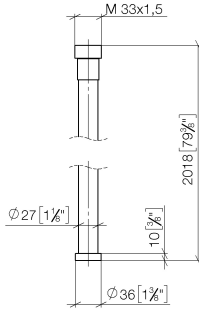

**WATER TUBE Kneipp hose white 2000 mm - Matte Black**

28 285 979

- hose nozzle with sleeve M33
- with holding ring

	Matte Black	28 285 979-33
	Chrome	28 285 979-00
	Brushed Platinum	28 285 979-06
	Platinum	28 285 979-08
	Dark Chrome	28 285 979-19
	Brushed Durabronze (23kt Gold)	28 285 979-28
	Brushed Champagne (22kt Gold)	28 285 979-46
	Champagne (22kt Gold)	28 285 979-47
	Brushed Chrome	28 285 979-93
	Brushed Dark Platinum	28 285 979-99

# WATER TUBE Kneipp hose white 2000 mm - Matte Black

28 285 979

mm [inches]

## WATER TUBE Kneipp hose white 2000 mm - Matte Black

---

28 285 979

Parts for other  
finishes can be found  
here: [Chrome](#)

## WATER TUBE Kneipp hose white 2000 mm - Matte Black

---

28 285 979