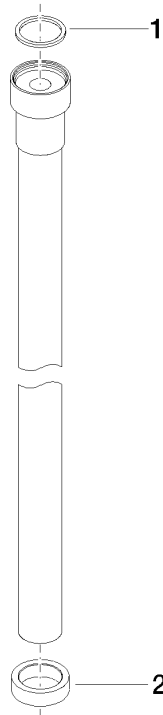

**WATER TUBE Kneipp hose white 2000 mm - Matte Black**

28 285 979

- hose nozzle with sleeve M33
- with holding ring

	Matte Black	28 285 979-33
	Chrome	28 285 979-00
	Brushed Platinum	28 285 979-06
	Platinum	28 285 979-08
	Dark Chrome	28 285 979-19
	Brushed Durabronze (23kt Gold)	28 285 979-28
	Brushed Champagne (22kt Gold)	28 285 979-46
	Champagne (22kt Gold)	28 285 979-47
	Brushed Chrome	28 285 979-93
	Brushed Dark Platinum	28 285 979-99

# WATER TUBE Kneipp hose white 2000 mm - Matte Black

28 285 979

mm [inches]

## Flow rate chart

## WATER TUBE Kneipp hose white 2000 mm - Matte Black

---

28 285 979

Parts for other  
finishes can be found  
here: [Chrome](#)