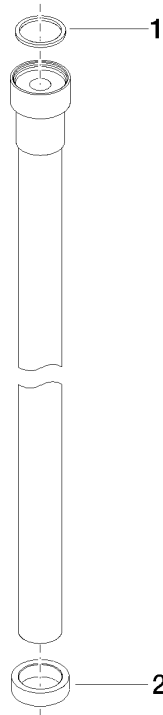

WATER TUBE Kneipp hose white 2000 mm - Brushed Champagne (22kt Gold)

28 285 979

- hose nozzle with sleeve M33
- with holding ring

	Brushed Champagne (22kt Gold)	28 285 979-46
	Chrome	28 285 979-00
	Brushed Platinum	28 285 979-06
	Platinum	28 285 979-08
	Dark Chrome	28 285 979-19
	Brushed Durabronze (23kt Gold)	28 285 979-28
	Matte Black	28 285 979-33
	Champagne (22kt Gold)	28 285 979-47
	Brushed Chrome	28 285 979-93
	Brushed Dark Platinum	28 285 979-99

WATER TUBE Kneipp hose white 2000 mm - Brushed Champagne (22kt Gold)

28 285 979

mm [inches]

Flow rate chart

WATER TUBE Kneipp hose white 2000 mm - Brushed Champagne (22kt Gold)

28 285 979

Parts for other finishes can be found here: [Chrome](#)

WATER TUBE Kneipp hose white 2000 mm - Brushed Champagne (22kt Gold)

28 285 979

Spare parts list