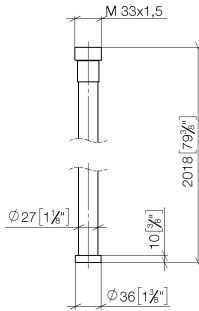

WATER TUBE Kneipp hose white 2000 mm - Brushed Champagne (22kt Gold)

28 285 979

- hose nozzle with sleeve M33
- with holding ring

	Brushed Champagne (22kt Gold)	28 285 979-46
	Chrome	28 285 979-00
	Brushed Platinum	28 285 979-06
	Platinum	28 285 979-08
	Dark Chrome	28 285 979-19
	Brushed Durabronze (23kt Gold)	28 285 979-28
	Matte Black	28 285 979-33
	Champagne (22kt Gold)	28 285 979-47
	Brushed Chrome	28 285 979-93
	Brushed Dark Platinum	28 285 979-99

WATER TUBE Kneipp hose white 2000 mm - Brushed Champagne (22kt Gold)

28 285 979

mm [inches]

Flow rate chart

WATER TUBE Kneipp hose white 2000 mm - Brushed Champagne (22kt Gold)

28 285 979

Parts for other finishes can be found here: [Chrome](#)

WATER TUBE Kneipp hose white 2000 mm - Brushed Champagne (22kt Gold)

28 285 979

Spare parts list