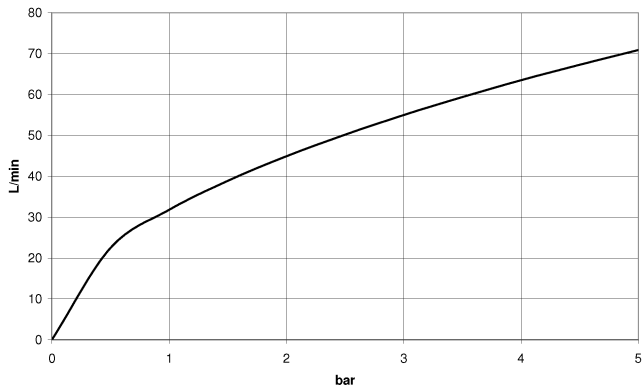

WATER TUBE Kneipp hose white 2000 mm - Brushed Champagne (22kt Gold)

28 285 979

- hose nozzle with sleeve M33
- with holding ring

	Brushed Champagne (22kt Gold)	28 285 979-46
	Chrome	28 285 979-00
	Brushed Platinum	28 285 979-06
	Platinum	28 285 979-08
	Dark Chrome	28 285 979-19
	Brushed Durabronze (23kt Gold)	28 285 979-28
	Matte Black	28 285 979-33
	Champagne (22kt Gold)	28 285 979-47
	Brushed Chrome	28 285 979-93
	Brushed Dark Platinum	28 285 979-99

WATER TUBE Kneipp hose white 2000 mm - Brushed Champagne (22kt Gold)

28 285 979

mm [inches]

Flow rate chart

WATER TUBE Kneipp hose white 2000 mm - Brushed Champagne (22kt Gold)

28 285 979

Parts for other finishes can be found here: [Chrome](#)