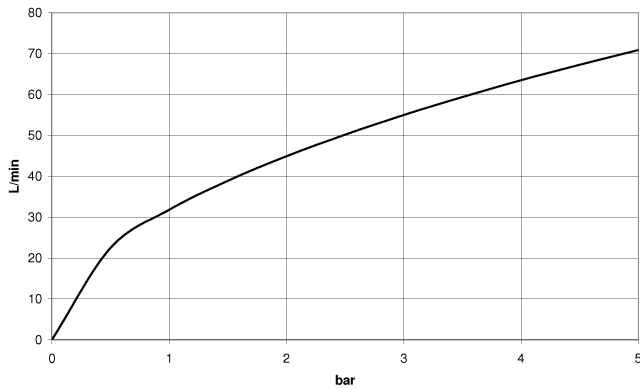

**WATER TUBE Kneipp hose white 2000 mm - Champagne (22kt Gold)**

---

28 285 979

- hose nozzle with sleeve M33
- with holding ring

	Champagne (22kt Gold)	28 285 979-47
	Chrome	28 285 979-00
	Brushed Platinum	28 285 979-06
	Platinum	28 285 979-08
	Dark Chrome	28 285 979-19
	Brushed Durabronze (23kt Gold)	28 285 979-28
	Matte Black	28 285 979-33
	Brushed Champagne (22kt Gold)	28 285 979-46
	Brushed Chrome	28 285 979-93
	Brushed Dark Platinum	28 285 979-99

# WATER TUBE Kneipp hose white 2000 mm - Champagne (22kt Gold)

28 285 979

mm [inches]

## Flow rate chart