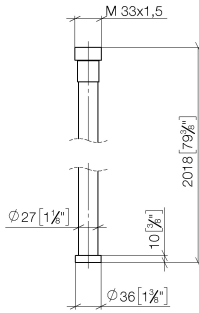

**WATER TUBE Kneipp hose white 2000 mm - Champagne (22kt Gold)**

---

28 285 979

- hose nozzle with sleeve M33
- with holding ring

	Champagne (22kt Gold)	28 285 979-47
	Chrome	28 285 979-00
	Brushed Platinum	28 285 979-06
	Platinum	28 285 979-08
	Dark Chrome	28 285 979-19
	Brushed Durabronze (23kt Gold)	28 285 979-28
	Matte Black	28 285 979-33
	Brushed Champagne (22kt Gold)	28 285 979-46
	Brushed Chrome	28 285 979-93
	Brushed Dark Platinum	28 285 979-99

# WATER TUBE Kneipp hose white 2000 mm - Champagne (22kt Gold)

28 285 979

mm [inches]

# WATER TUBE Kneipp hose white 2000 mm - Champagne (22kt Gold)

---

28 285 979

Parts for other finishes can be found here: [Chrome](#)