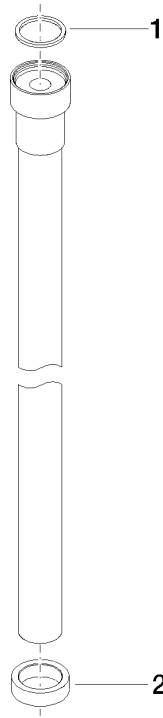

**WATER TUBE Kneipp hose white 2000 mm - Champagne (22kt Gold)**

---

28 285 979

- hose nozzle with sleeve M33
- with holding ring

	Champagne (22kt Gold)	28 285 979-47
	Chrome	28 285 979-00
	Brushed Platinum	28 285 979-06
	Platinum	28 285 979-08
	Dark Chrome	28 285 979-19
	Brushed Durabronze (23kt Gold)	28 285 979-28
	Matte Black	28 285 979-33
	Brushed Champagne (22kt Gold)	28 285 979-46
	Brushed Chrome	28 285 979-93
	Brushed Dark Platinum	28 285 979-99

# WATER TUBE Kneipp hose white 2000 mm - Champagne (22kt Gold)

28 285 979

mm [inches]

## Flow rate chart

# WATER TUBE Kneipp hose white 2000 mm - Champagne (22kt Gold)

---

28 285 979

Parts for other finishes can be found here: [Chrome](#)