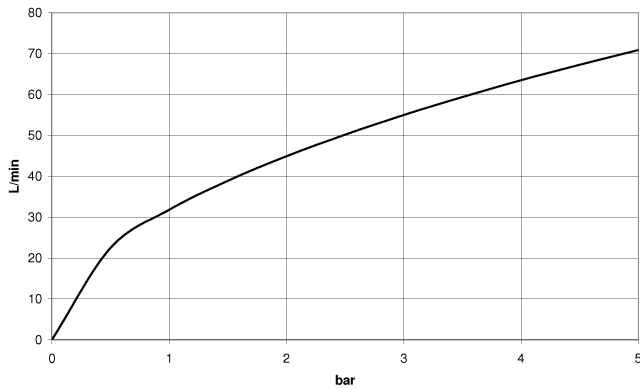

WATER TUBE Kneipp hose white 2000 mm - Brushed Chrome

28 285 979

- hose nozzle with sleeve M33
- with holding ring

	Brushed Chrome	28 285 979-93
	Chrome	28 285 979-00
	Brushed Platinum	28 285 979-06
	Platinum	28 285 979-08
	Dark Chrome	28 285 979-19
	Brushed Durabronze (23kt Gold)	28 285 979-28
	Matte Black	28 285 979-33
	Brushed Champagne (22kt Gold)	28 285 979-46
	Champagne (22kt Gold)	28 285 979-47
	Brushed Dark Platinum	28 285 979-99

WATER TUBE Kneipp hose white 2000 mm - Brushed Chrome

28 285 979

mm [inches]

Flow rate chart

WATER TUBE Kneipp hose white 2000 mm - Brushed Chrome

28 285 979

Parts for other finishes can be found here: [Chrome](#)

WATER TUBE Kneipp hose white 2000 mm - Brushed Chrome

28 285 979

Spare parts list

No.	Item Number	Name	Quantity used	Delivery time
	09 14 20 003 90	seal	2	2