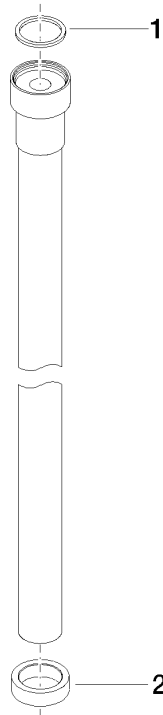

WATER TUBE Kneipp hose white 2000 mm - Brushed Chrome

28 285 979

- hose nozzle with sleeve M33
- with holding ring

	Brushed Chrome	28 285 979-93
	Chrome	28 285 979-00
	Brushed Platinum	28 285 979-06
	Platinum	28 285 979-08
	Dark Chrome	28 285 979-19
	Brushed Durabronze (23kt Gold)	28 285 979-28
	Matte Black	28 285 979-33
	Brushed Champagne (22kt Gold)	28 285 979-46
	Champagne (22kt Gold)	28 285 979-47
	Brushed Dark Platinum	28 285 979-99

WATER TUBE Kneipp hose white 2000 mm - Brushed Chrome

28 285 979

mm [inches]

Flow rate chart

WATER TUBE Kneipp hose white 2000 mm - Brushed Chrome

28 285 979

Parts for other finishes can be found here: [Chrome](#)

WATER TUBE Kneipp hose white 2000 mm - Brushed Chrome

28 285 979

Spare parts list

No.	Item Number	Name	Quantity used	Delivery time
	09 14 20 003 90	seal	2	2