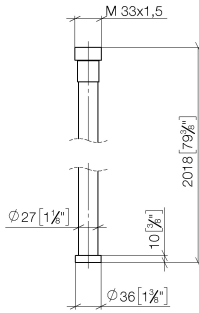

WATER TUBE Kneipp hose white 2000 mm - Brushed Chrome

28 285 979

- hose nozzle with sleeve M33
- with holding ring

	Brushed Chrome	28 285 979-93
	Chrome	28 285 979-00
	Brushed Platinum	28 285 979-06
	Platinum	28 285 979-08
	Dark Chrome	28 285 979-19
	Brushed Durabronze (23kt Gold)	28 285 979-28
	Matte Black	28 285 979-33
	Brushed Champagne (22kt Gold)	28 285 979-46
	Champagne (22kt Gold)	28 285 979-47
	Brushed Dark Platinum	28 285 979-99

WATER TUBE Kneipp hose white 2000 mm - Brushed Chrome

28 285 979

mm [inches]

Flow rate chart

WATER TUBE Kneipp hose white 2000 mm - Brushed Chrome

28 285 979

Parts for other finishes can be found here: [Chrome](#)

WATER TUBE Kneipp hose white 2000 mm - Brushed Chrome

28 285 979

Spare parts list

No.	Item Number	Name	Quantity used	Delivery time
	09 14 20 003 90	seal	2	2