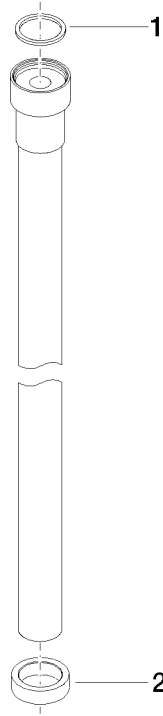

WATER TUBE Kneipp hose white 2000 mm - Brushed Dark Platinum

---

28 285 979

Parts for other finishes can be found here: [Chrome](#)