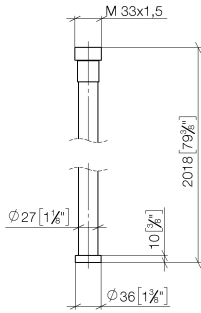

**WATER TUBE Kneipp hose white 2000 mm - Brushed Dark Platinum**

28 285 979

- hose nozzle with sleeve M33
- with holding ring

	Brushed Dark Platinum	28 285 979-99
	Chrome	28 285 979-00
	Brushed Platinum	28 285 979-06
	Platinum	28 285 979-08
	Dark Chrome	28 285 979-19
	Brushed Durabronze (23kt Gold)	28 285 979-28
	Matte Black	28 285 979-33
	Brushed Champagne (22kt Gold)	28 285 979-46
	Champagne (22kt Gold)	28 285 979-47
	Brushed Chrome	28 285 979-93

# WATER TUBE Kneipp hose white 2000 mm - Brushed Dark Platinum

28 285 979

mm [inches]

## WATER TUBE Kneipp hose white 2000 mm - Brushed Dark Platinum

---

28 285 979

### Spare parts list

No.	Item Number	Name	Quantity used	Delivery time
	09 14 20 003 90	seal	2	2