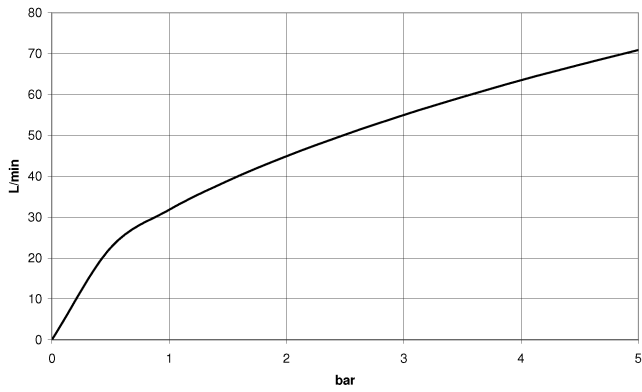

WATER TUBE Kneipp hose black 2000 mm - Chrome

28 286 979

- hose nozzle with sleeve M33
- with holding ring

	Chrome	28 286 979-00
	Brushed Platinum	28 286 979-06
	Platinum	28 286 979-08
	Dark Chrome	28 286 979-19
	Brushed Durabronze (23kt Gold)	28 286 979-28
	Matte Black	28 286 979-33
	Brushed Champagne (22kt Gold)	28 286 979-46
	Champagne (22kt Gold)	28 286 979-47
	Brushed Chrome	28 286 979-93
	Brushed Dark Platinum	28 286 979-99

WATER TUBE Kneipp hose black 2000 mm - Chrome

28 286 979

mm [inches]

Flow rate chart

WATER TUBE Kneipp hose black 2000 mm - Chrome

28 286 979

WATER TUBE Kneipp hose black 2000 mm - Chrome

28 286 979

Spare parts list

No.	Item Number	Name	Quantity used	Delivery time
	09 14 20 003 90	seal	2	2