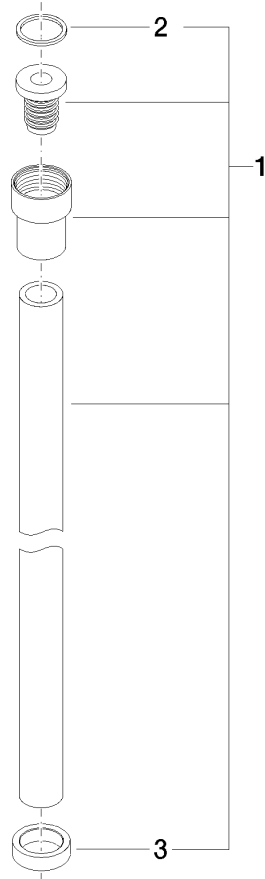

WATER TUBE Kneipp hose black 2000 mm - Chrome

28 286 979

- hose nozzle with sleeve M33
- with holding ring

	Chrome	28 286 979-00
	Brushed Platinum	28 286 979-06
	Platinum	28 286 979-08
	Dark Chrome	28 286 979-19
	Brushed Durabronze (23kt Gold)	28 286 979-28
	Matte Black	28 286 979-33
	Brushed Champagne (22kt Gold)	28 286 979-46
	Champagne (22kt Gold)	28 286 979-47
	Brushed Chrome	28 286 979-93
	Brushed Dark Platinum	28 286 979-99

WATER TUBE Kneipp hose black 2000 mm - Chrome

28 286 979

mm [inches]

Flow rate chart

WATER TUBE Kneipp hose black 2000 mm - Chrome

28 286 979

WATER TUBE Kneipp hose black 2000 mm - Chrome

28 286 979

Spare parts list

No.	Item Number	Name	Quantity used	Delivery time
	09 14 20 003 90	seal	2	2