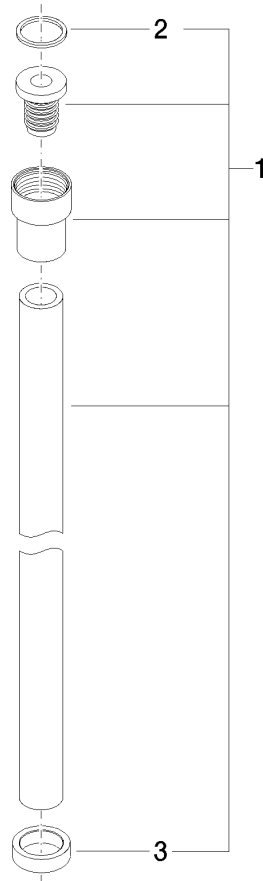

WATER TUBE Kneipp hose black 2000 mm - Brushed Platinum

28 286 979

Parts for other finishes can be found here: [Chrome](#)