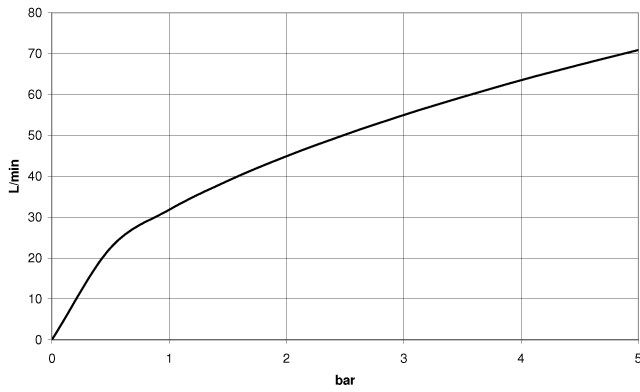

**WATER TUBE Kneipp hose black 2000 mm - Brushed Platinum**

---

28 286 979

- hose nozzle with sleeve M33
- with holding ring

	Brushed Platinum	28 286 979-06
	Chrome	28 286 979-00
	Platinum	28 286 979-08
	Dark Chrome	28 286 979-19
	Brushed Durabronze (23kt Gold)	28 286 979-28
	Matte Black	28 286 979-33
	Brushed Champagne (22kt Gold)	28 286 979-46
	Champagne (22kt Gold)	28 286 979-47
	Brushed Chrome	28 286 979-93
	Brushed Dark Platinum	28 286 979-99

# WATER TUBE Kneipp hose black 2000 mm - Brushed Platinum

28 286 979

mm [inches]

## Flow rate chart