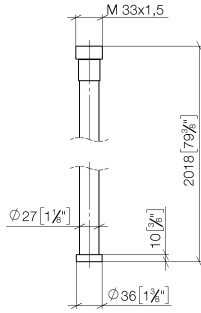

**WATER TUBE Kneipp hose black 2000 mm - Brushed Platinum**

---

28 286 979

- hose nozzle with sleeve M33
- with holding ring

	Brushed Platinum	28 286 979-06
	Chrome	28 286 979-00
	Platinum	28 286 979-08
	Dark Chrome	28 286 979-19
	Brushed Durabronze (23kt Gold)	28 286 979-28
	Matte Black	28 286 979-33
	Brushed Champagne (22kt Gold)	28 286 979-46
	Champagne (22kt Gold)	28 286 979-47
	Brushed Chrome	28 286 979-93
	Brushed Dark Platinum	28 286 979-99

# WATER TUBE Kneipp hose black 2000 mm - Brushed Platinum

28 286 979

mm [inches]

## WATER TUBE Kneipp hose black 2000 mm - Brushed Platinum

---

28 286 979

### Spare parts list

No.	Item Number	Name	Quantity used	Delivery time
	09 14 20 003 90	seal	2	2