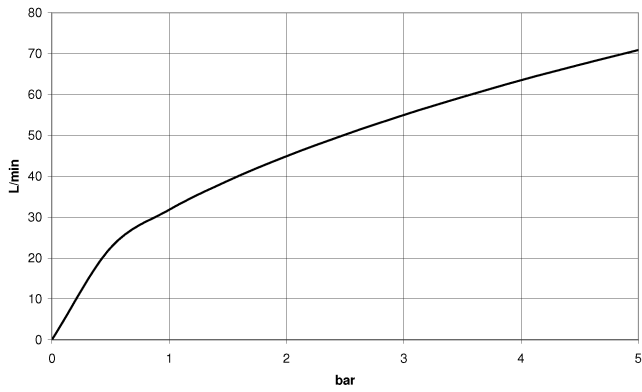

**WATER TUBE Kneipp hose black 2000 mm - Platinum**

28 286 979

- hose nozzle with sleeve M33
- with holding ring

	Platinum	28 286 979-08
	Chrome	28 286 979-00
	Brushed Platinum	28 286 979-06
	Dark Chrome	28 286 979-19
	Brushed Durabronze (23kt Gold)	28 286 979-28
	Matte Black	28 286 979-33
	Brushed Champagne (22kt Gold)	28 286 979-46
	Champagne (22kt Gold)	28 286 979-47
	Brushed Chrome	28 286 979-93
	Brushed Dark Platinum	28 286 979-99

# WATER TUBE Kneipp hose black 2000 mm - Platinum

28 286 979

mm [inches]

## Flow rate chart