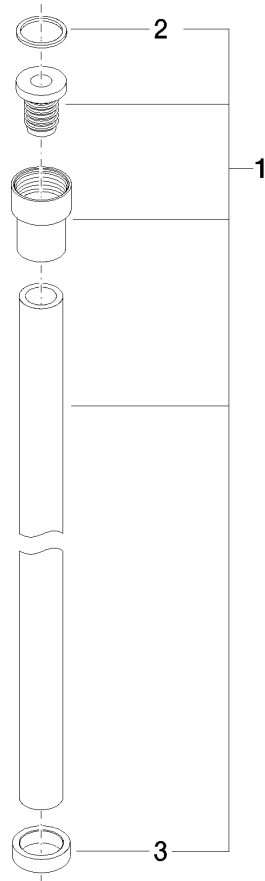

WATER TUBE Kneipp hose black 2000 mm - Dark Chrome

28 286 979

- hose nozzle with sleeve M33
- with holding ring

	Dark Chrome	28 286 979-19
	Chrome	28 286 979-00
	Brushed Platinum	28 286 979-06
	Platinum	28 286 979-08
	Brushed Durabronze (23kt Gold)	28 286 979-28
	Matte Black	28 286 979-33
	Brushed Champagne (22kt Gold)	28 286 979-46
	Champagne (22kt Gold)	28 286 979-47
	Brushed Chrome	28 286 979-93
	Brushed Dark Platinum	28 286 979-99

WATER TUBE Kneipp hose black 2000 mm - Dark Chrome

28 286 979

mm [inches]

Flow rate chart

WATER TUBE Kneipp hose black 2000 mm - Dark Chrome

28 286 979

Parts for other finishes can be found here: [Chrome](#)

WATER TUBE Kneipp hose black 2000 mm - Dark Chrome

28 286 979

Spare parts list