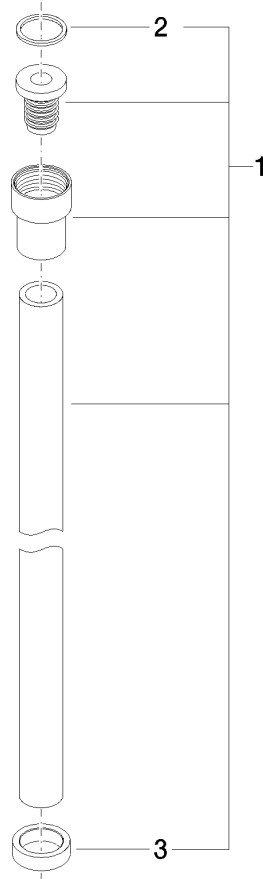

WATER TUBE Kneipp hose black 2000 mm - Brushed Durabronz (23kt Gold)

28 286 979

- hose nozzle with sleeve M33
- with holding ring

	Brushed Durabronz (23kt Gold)	28 286 979-28
	Chrome	28 286 979-00
	Brushed Platinum	28 286 979-06
	Platinum	28 286 979-08
	Dark Chrome	28 286 979-19
	Matte Black	28 286 979-33
	Brushed Champagne (22kt Gold)	28 286 979-46
	Champagne (22kt Gold)	28 286 979-47
	Brushed Chrome	28 286 979-93
	Brushed Dark Platinum	28 286 979-99

WATER TUBE Kneipp hose black 2000 mm - Brushed Durabronze (23kt Gold)

28 286 979

mm [inches]

Flow rate chart

WATER TUBE Kneipp hose black 2000 mm - Brushed Durabronze (23kt Gold)

28 286 979

Parts for other finishes can be found here: [Chrome](#)

WATER TUBE Kneipp hose black 2000 mm - Brushed Durabronz (23kt Gold)

28 286 979

Spare parts list

No.	Item Number	Name	Quantity used	Delivery time
	09 14 20 003 90	seal	2	2