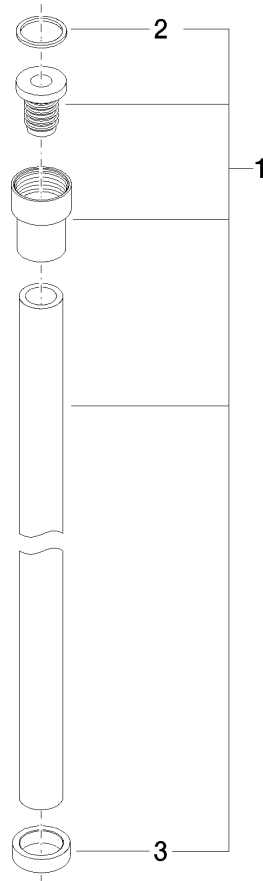

**WATER TUBE Kneipp hose black 2000 mm - Matte Black**

28 286 979

- hose nozzle with sleeve M33
- with holding ring

	Matte Black	28 286 979-33
	Chrome	28 286 979-00
	Brushed Platinum	28 286 979-06
	Platinum	28 286 979-08
	Dark Chrome	28 286 979-19
	Brushed Durabronze (23kt Gold)	28 286 979-28
	Brushed Champagne (22kt Gold)	28 286 979-46
	Champagne (22kt Gold)	28 286 979-47
	Brushed Chrome	28 286 979-93
	Brushed Dark Platinum	28 286 979-99

# WATER TUBE Kneipp hose black 2000 mm - Matte Black

28 286 979

mm [inches]

## Flow rate chart

# WATER TUBE Kneipp hose black 2000 mm - Matte Black

28 286 979

Parts for other finishes can be found here: [Chrome](#)