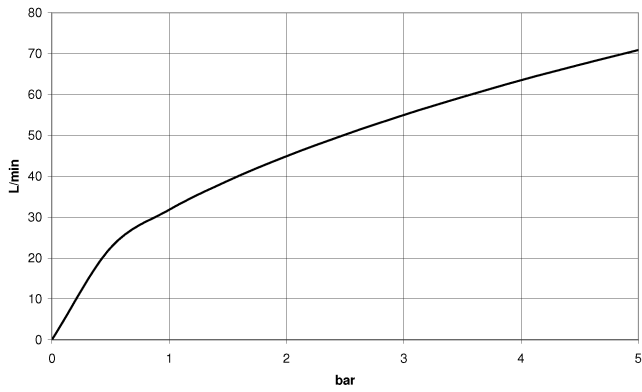

**WATER TUBE Kneipp hose black 2000 mm - Brushed Champagne (22kt Gold)**

28 286 979

- hose nozzle with sleeve M33
- with holding ring

	Brushed Champagne (22kt Gold)	28 286 979-46
	Chrome	28 286 979-00
	Brushed Platinum	28 286 979-06
	Platinum	28 286 979-08
	Dark Chrome	28 286 979-19
	Brushed Durabronze (23kt Gold)	28 286 979-28
	Matte Black	28 286 979-33
	Champagne (22kt Gold)	28 286 979-47
	Brushed Chrome	28 286 979-93
	Brushed Dark Platinum	28 286 979-99

# WATER TUBE Kneipp hose black 2000 mm - Brushed Champagne (22kt Gold)

28 286 979

mm [inches]

## Flow rate chart