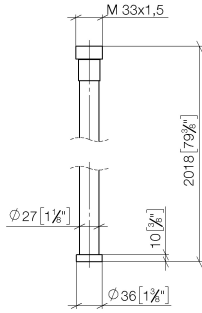

**WATER TUBE Kneipp hose black 2000 mm - Brushed Champagne (22kt Gold)**

28 286 979

- hose nozzle with sleeve M33
- with holding ring

	Brushed Champagne (22kt Gold)	28 286 979-46
	Chrome	28 286 979-00
	Brushed Platinum	28 286 979-06
	Platinum	28 286 979-08
	Dark Chrome	28 286 979-19
	Brushed Durabronze (23kt Gold)	28 286 979-28
	Matte Black	28 286 979-33
	Champagne (22kt Gold)	28 286 979-47
	Brushed Chrome	28 286 979-93
	Brushed Dark Platinum	28 286 979-99

# WATER TUBE Kneipp hose black 2000 mm - Brushed Champagne (22kt Gold)

28 286 979

mm [inches]

## Flow rate chart