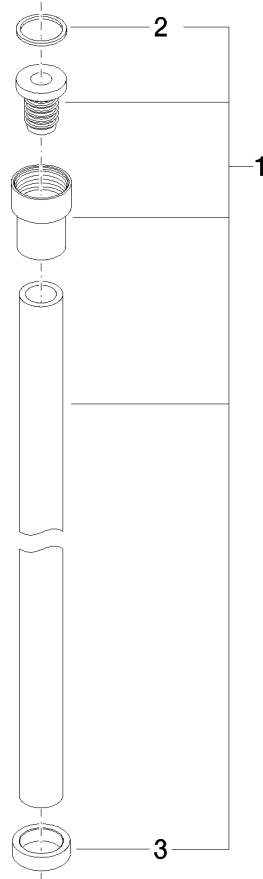

**WATER TUBE Kneipp hose black 2000 mm - Brushed Champagne (22kt Gold)**

28 286 979

- hose nozzle with sleeve M33
- with holding ring

	Brushed Champagne (22kt Gold)	28 286 979-46
	Chrome	28 286 979-00
	Brushed Platinum	28 286 979-06
	Platinum	28 286 979-08
	Dark Chrome	28 286 979-19
	Brushed Durabronze (23kt Gold)	28 286 979-28
	Matte Black	28 286 979-33
	Champagne (22kt Gold)	28 286 979-47
	Brushed Chrome	28 286 979-93
	Brushed Dark Platinum	28 286 979-99

# WATER TUBE Kneipp hose black 2000 mm - Brushed Champagne (22kt Gold)

28 286 979

mm [inches]

## Flow rate chart

# WATER TUBE Kneipp hose black 2000 mm - Brushed Champagne (22kt Gold)

28 286 979

Parts for other finishes can be found here: [Chrome](#)