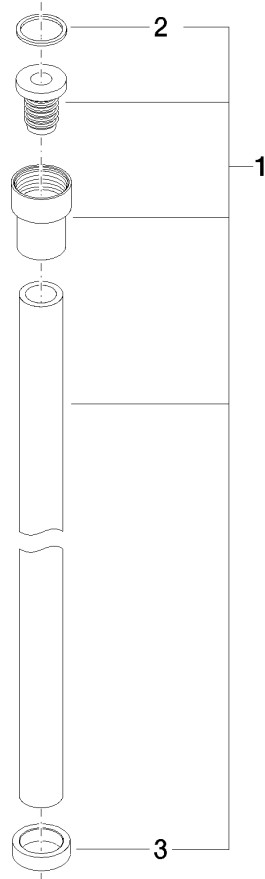

**WATER TUBE Kneipp hose black 2000 mm - Champagne (22kt Gold)**

28 286 979

- hose nozzle with sleeve M33
- with holding ring

	Champagne (22kt Gold)	28 286 979-47
	Chrome	28 286 979-00
	Brushed Platinum	28 286 979-06
	Platinum	28 286 979-08
	Dark Chrome	28 286 979-19
	Brushed Durabronze (23kt Gold)	28 286 979-28
	Matte Black	28 286 979-33
	Brushed Champagne (22kt Gold)	28 286 979-46
	Brushed Chrome	28 286 979-93
	Brushed Dark Platinum	28 286 979-99

# WATER TUBE Kneipp hose black 2000 mm - Champagne (22kt Gold)

28 286 979

mm [inches]

## Flow rate chart

# WATER TUBE Kneipp hose black 2000 mm - Champagne (22kt Gold)

28 286 979

Parts for other finishes can be found here: [Chrome](#)