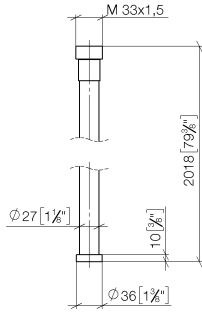

**WATER TUBE Kneipp hose black 2000 mm - Champagne (22kt Gold)**

28 286 979

- hose nozzle with sleeve M33
- with holding ring

	Champagne (22kt Gold)	28 286 979-47
	Chrome	28 286 979-00
	Brushed Platinum	28 286 979-06
	Platinum	28 286 979-08
	Dark Chrome	28 286 979-19
	Brushed Durabronze (23kt Gold)	28 286 979-28
	Matte Black	28 286 979-33
	Brushed Champagne (22kt Gold)	28 286 979-46
	Brushed Chrome	28 286 979-93
	Brushed Dark Platinum	28 286 979-99

# WATER TUBE Kneipp hose black 2000 mm - Champagne (22kt Gold)

28 286 979

mm [inches]

## Flow rate chart