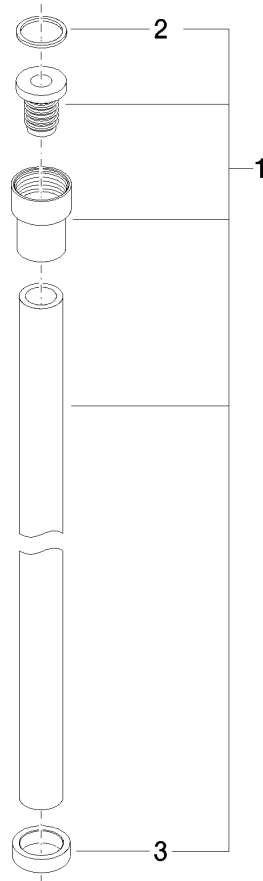

WATER TUBE Kneipp hose black 2000 mm - Brushed Chrome

28 286 979

- hose nozzle with sleeve M33
- with holding ring

	Brushed Chrome	28 286 979-93
	Chrome	28 286 979-00
	Brushed Platinum	28 286 979-06
	Platinum	28 286 979-08
	Dark Chrome	28 286 979-19
	Brushed Durabronze (23kt Gold)	28 286 979-28
	Matte Black	28 286 979-33
	Brushed Champagne (22kt Gold)	28 286 979-46
	Champagne (22kt Gold)	28 286 979-47
	Brushed Dark Platinum	28 286 979-99

WATER TUBE Kneipp hose black 2000 mm - Brushed Chrome

28 286 979

mm [inches]

Flow rate chart

WATER TUBE Kneipp hose black 2000 mm - Brushed Chrome

28 286 979

Parts for other finishes can be found here: [Chrome](#)

WATER TUBE Kneipp hose black 2000 mm - Brushed Chrome

28 286 979

Spare parts list

No.	Item Number	Name	Quantity used	Delivery time
	09 14 20 003 90	seal	2	2