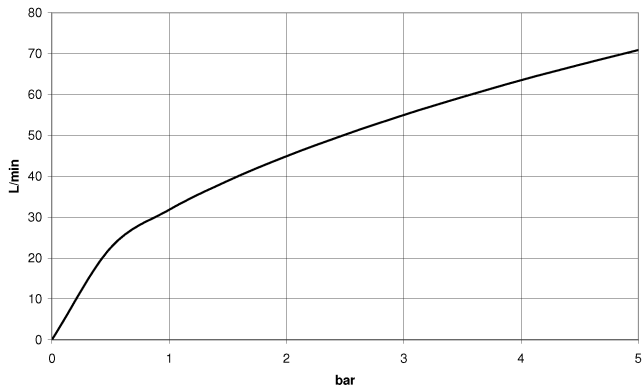

WATER TUBE Kneipp hose black 2000 mm - Brushed Chrome

28 286 979

- hose nozzle with sleeve M33
- with holding ring

	Brushed Chrome	28 286 979-93
	Chrome	28 286 979-00
	Brushed Platinum	28 286 979-06
	Platinum	28 286 979-08
	Dark Chrome	28 286 979-19
	Brushed Durabronze (23kt Gold)	28 286 979-28
	Matte Black	28 286 979-33
	Brushed Champagne (22kt Gold)	28 286 979-46
	Champagne (22kt Gold)	28 286 979-47
	Brushed Dark Platinum	28 286 979-99

WATER TUBE Kneipp hose black 2000 mm - Brushed Chrome

28 286 979

mm [inches]

Flow rate chart

WATER TUBE Kneipp hose black 2000 mm - Brushed Chrome

28 286 979

Parts for other finishes can be found here: [Chrome](#)

WATER TUBE Kneipp hose black 2000 mm - Brushed Chrome

28 286 979

Spare parts list

No.	Item Number	Name	Quantity used	Delivery time
	09 14 20 003 90	seal	2	2