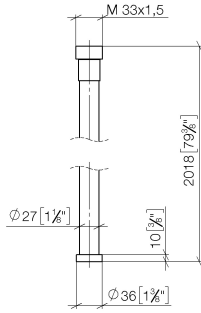

WATER TUBE Kneipp hose black 2000 mm - Brushed Chrome

28 286 979

- hose nozzle with sleeve M33
- with holding ring

	Brushed Chrome	28 286 979-93
	Chrome	28 286 979-00
	Brushed Platinum	28 286 979-06
	Platinum	28 286 979-08
	Dark Chrome	28 286 979-19
	Brushed Durabronze (23kt Gold)	28 286 979-28
	Matte Black	28 286 979-33
	Brushed Champagne (22kt Gold)	28 286 979-46
	Champagne (22kt Gold)	28 286 979-47
	Brushed Dark Platinum	28 286 979-99

WATER TUBE Kneipp hose black 2000 mm - Brushed Chrome

28 286 979

mm [inches]

Flow rate chart

WATER TUBE Kneipp hose black 2000 mm - Brushed Chrome

28 286 979

Parts for other finishes can be found here: [Chrome](#)

WATER TUBE Kneipp hose black 2000 mm - Brushed Chrome

28 286 979

Spare parts list

No.	Item Number	Name	Quantity used	Delivery time
	09 14 20 003 90	seal	2	2