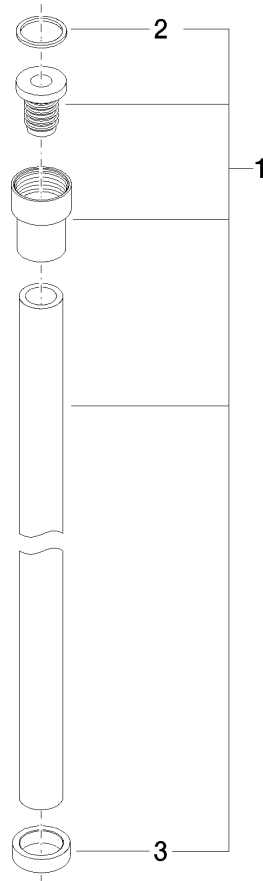

WATER TUBE Kneipp hose black 2000 mm - Brushed Dark Platinum

28 286 979

Parts for other finishes can be found here: [Chrome](#)