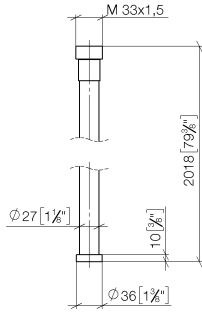

**WATER TUBE Kneipp hose black 2000 mm - Brushed Dark Platinum**

28 286 979

- hose nozzle with sleeve M33
- with holding ring

	Brushed Dark Platinum	28 286 979-99
	Chrome	28 286 979-00
	Brushed Platinum	28 286 979-06
	Platinum	28 286 979-08
	Dark Chrome	28 286 979-19
	Brushed Durabronze (23kt Gold)	28 286 979-28
	Matte Black	28 286 979-33
	Brushed Champagne (22kt Gold)	28 286 979-46
	Champagne (22kt Gold)	28 286 979-47
	Brushed Chrome	28 286 979-93

# WATER TUBE Kneipp hose black 2000 mm - Brushed Dark Platinum

28 286 979

mm [inches]

## WATER TUBE Kneipp hose black 2000 mm - Brushed Dark Platinum

---

28 286 979

### Spare parts list

No.	Item Number	Name	Quantity used	Delivery time
	09 14 20 003 90	seal	2	2