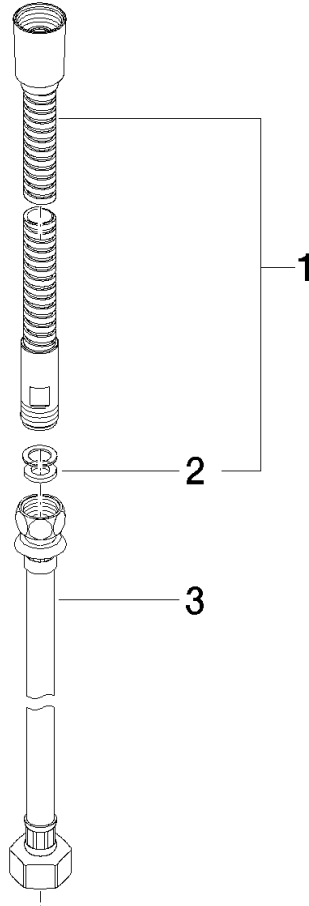

Metal shower hose in two parts 1/2" x 3/8" x 2250 mm - Chrome

IMO

28 323 970

Fits: IMO, LULU, MADISON, MEM, TARA,
CL.1, LISSÉ, VAIA, META, CYO

	Chrome	28 323 970-00
	Brushed Platinum	28 323 970-06
	Platinum	28 323 970-08
	Durabress (23kt Gold)	28 323 970-09
	Dark Chrome	28 323 970-19
	Light Gold	28 323 970-26
	Brushed Light Gold	28 323 970-27
	Brushed Durabress (23kt Gold)	28 323 970-28
	Matte Black	28 323 970-33
	Brushed Bronze	28 323 970-42
	Brushed Champagne (22kt Gold)	28 323 970-46
	Champagne (22kt Gold)	28 323 970-47
	Brushed Chrome	28 323 970-93
	Brushed Dark Platinum	28 323 970-99

Metal shower hose in two parts 1/2" x 3/8" x 2250 mm - Chrome

IMO

28 323 970

Metal shower hose in two parts 1/2" x 3/8" x 2250 mm - Chrome

IMO

28 323 970

28 323 970

Product version from 10/1/2023

Parts for other
finishes can be found
here: Brushed
Platinum

Metal shower hose in two parts 1/2" x 3/8" x 2250 mm - Chrome

IMO

28 323 970

Spare parts list

Product version from 10/1/2023

No.	Item Number	Name	Quantity used	Delivery time
	28 322 970-00	Metal shower hose 1/2" x 3/8" x 1750 mm - Chrome	3	2