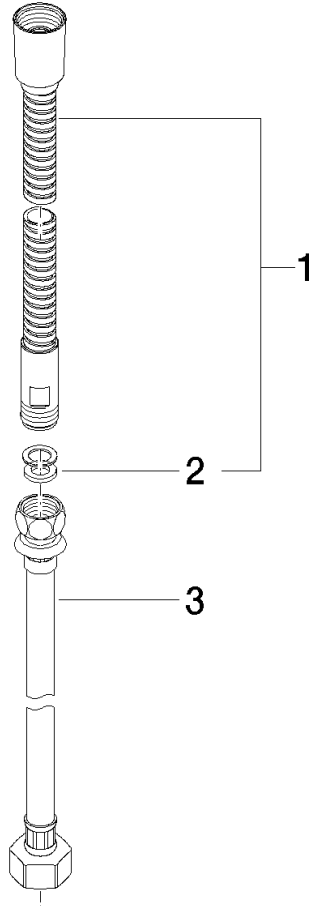

Metal shower hose in two parts 1/2" x 3/8" x 2250 mm - Brushed Platinum

IMO

28 323 970

Fits: IMO, LULU, MADISON, MEM, TARA,
CL.1, LISSÉ, VAIA, META, CYO

	Brushed Platinum	28 323 970-06
	Chrome	28 323 970-00
	Platinum	28 323 970-08
	Durabress (23kt Gold)	28 323 970-09
	Dark Chrome	28 323 970-19
	Light Gold	28 323 970-26
	Brushed Light Gold	28 323 970-27
	Brushed Durabress (23kt Gold)	28 323 970-28
	Matte Black	28 323 970-33
	Brushed Bronze	28 323 970-42
	Brushed Champagne (22kt Gold)	28 323 970-46
	Champagne (22kt Gold)	28 323 970-47
	Brushed Chrome	28 323 970-93
	Brushed Dark Platinum	28 323 970-99

Metal shower hose in two parts 1/2" x 3/8" x 2250 mm - Brushed Platinum

IMO

28 323 970

Metal shower hose in two parts 1/2" x 3/8" x 2250 mm - Brushed Platinum

IMO

28 323 970

28 323 970

Product version from 10/1/2023

Parts for other finishes can be found here: [Chrome](#)

Metal shower hose in two parts 1/2" x 3/8" x 2250 mm - Brushed Platinum

IMO

28 323 970

Spare parts list

Product version from 10/1/2023

No.	Item Number	Name	Quantity used	Delivery time
	28 322 970-06	Metal shower hose 1/2" x 3/8" x 1750 mm - Brushed Platinum	3	2