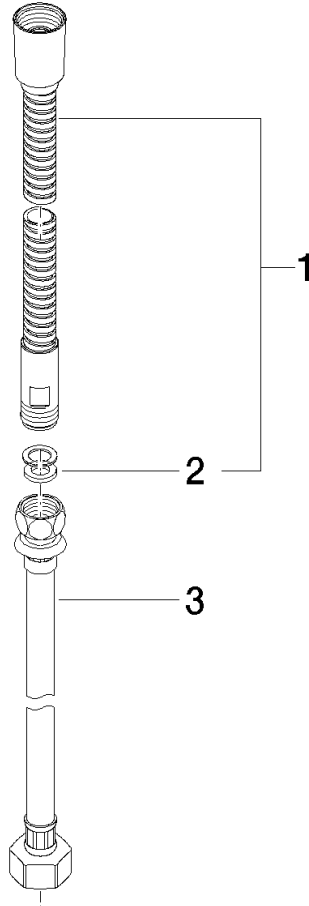

**Metal shower hose in two parts 1/2" x 3/8" x 2250 mm - Brushed Dark Platinum**

IMO

28 323 970

Fits: IMO, LULU, MADISON, MEM, TARA,  
CL.1, LISSÉ, VAIA, META, CYO

	Brushed Dark Platinum	28 323 970-99
	Chrome	28 323 970-00
	Brushed Platinum	28 323 970-06
	Platinum	28 323 970-08
	Durabrand (23kt Gold)	28 323 970-09
	Dark Chrome	28 323 970-19
	Light Gold	28 323 970-26
	Brushed Light Gold	28 323 970-27
	Brushed Durabrand (23kt Gold)	28 323 970-28
	Matte Black	28 323 970-33
	Brushed Bronze	28 323 970-42
	Brushed Champagne (22kt Gold)	28 323 970-46
	Champagne (22kt Gold)	28 323 970-47
	Brushed Chrome	28 323 970-93

Metal shower hose in two parts 1/2" x 3/8" x 2250 mm - Brushed Dark Platinum

---

IMO

28 323 970

Metal shower hose in two parts 1/2" x 3/8" x 2250 mm - Brushed Dark Platinum

---

IMO

28 323 970

28 323 970

**Product version from 10/1/2023**

Parts for other finishes can be found here: [Chrome](#)

Metal shower hose in two parts 1/2" x 3/8" x 2250 mm - Brushed Dark Platinum

IMO

28 323 970

**Spare parts list**

**Product version from 10/1/2023**

No.	Item Number	Name	Quantity used	Delivery time
	28 322 970-99	Metal shower hose 1/2" x 3/8" x 1750 mm - Brushed Dark Platinum	3	2