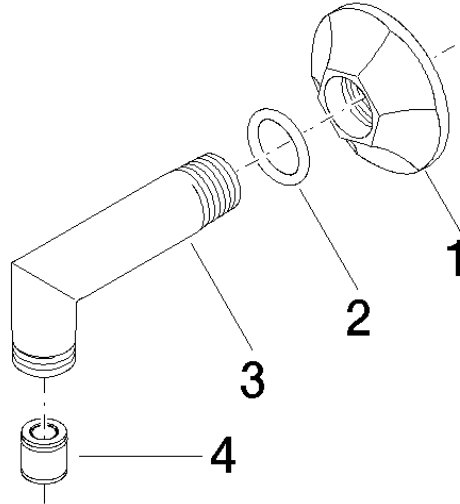

MADISON Wall elbow - Brushed Dark Platinum

28 450 370 Product version from 7/6/2018

- 1/2" shower outlet
- rosette Ø 60 mm
- 1/2" connection
- WRAS

Intrinsic protection against back flow.

	Brushed Dark Platinum	28 450 370-99
	Chrome	28 450 370-00
	Chrome	28 450 370-00 0010
	Brushed Platinum	28 450 370-06
	Brushed Platinum	28 450 370-06 0010
	Platinum	28 450 370-08
	Platinum	28 450 370-08 0010
	Durabrand (23kt Gold)	28 450 370-09
	Durabrand (23kt Gold)	28 450 370-09 0010
	Brushed Durabrand (23kt Gold)	28 450 370-28
	Brushed Durabrand (23kt Gold)	28 450 370-28 0010
	Brushed Dark Platinum	28 450 370-99 0010

Recommended miscellaneous

- Concealed wall elbow -**
- max. recess depth mm
 - min. recess depth mm

35 085 970 90

MADISON Wall elbow - Brushed Dark Platinum

28 450 370 Product version from 7/6/2018

Flow rate chart

Codes & Standards

EN 1717

Scottish Water
Byelaws

UK Water Supply
Regulations

MADISON Wall elbow - Brushed Dark Platinum

28 450 370 Product version from 7/6/2018

Certificates

Belgaqua_21-381-2 WRAS_240502

MADISON Wall elbow - Brushed Dark Platinum

28 450 370 Product version from 7/6/2018

Spare parts list

No.	Item Number	Name	Quantity used	Delivery time
1	09 27 37 003-99	rosette	1	20
2	90 14 10 026 00 90	seal	1	2
3	09 11 03 021-99	connection	1	20
4	90 23 01 141 00 90	back-flow preventer	1	2