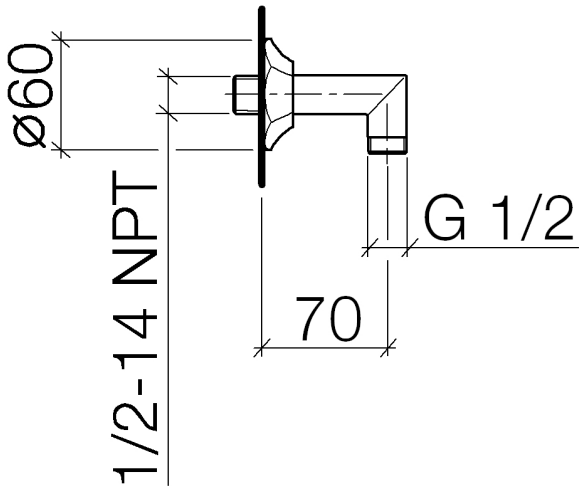

MADISON Wall elbow - Brushed Dark Platinum

28 450 370 Product version from 7/6/2018

- 1/2" shower outlet
- rosette Ø 60 mm
- 1/2" connection
- WRAS

Intrinsic protection against back flow.

	Brushed Dark Platinum	28 450 370-99
	Chrome	28 450 370-00
	Chrome	28 450 370-00 0010
	Brushed Platinum	28 450 370-06
	Brushed Platinum	28 450 370-06 0010
	Platinum	28 450 370-08
	Platinum	28 450 370-08 0010
	Durabrand (23kt Gold)	28 450 370-09
	Durabrand (23kt Gold)	28 450 370-09 0010
	Brushed Durabrand (23kt Gold)	28 450 370-28
	Brushed Durabrand (23kt Gold)	28 450 370-28 0010
	Brushed Dark Platinum	28 450 370-99 0010

Recommended miscellaneous

- Concealed wall elbow -**
- max. recess depth mm
 - min. recess depth mm

35 085 970 90

MADISON Wall elbow - Brushed Dark Platinum

28 450 370 Product version from 7/6/2018

Flow rate chart

Codes & Standards

EN 1717

Scottish Water
Byelaws

UK Water Supply
Regulations

MADISON Wall elbow - Brushed Dark Platinum

28 450 370 Product version from 7/6/2018

Certificates

Belgaqua_21-381-2 WRAS_240502

MADISON Wall elbow - Brushed Dark Platinum

28 450 370 Product version from 7/6/2018

Spare parts list

No.	Item Number	Name	Quantity used	Delivery time
1	09 27 37 003-99	rosette	1	20
2	90 14 10 026 00 90	seal	1	2
3	09 11 03 021-99	connection	1	20
4	90 23 01 141 00 90	back-flow preventer	1	2