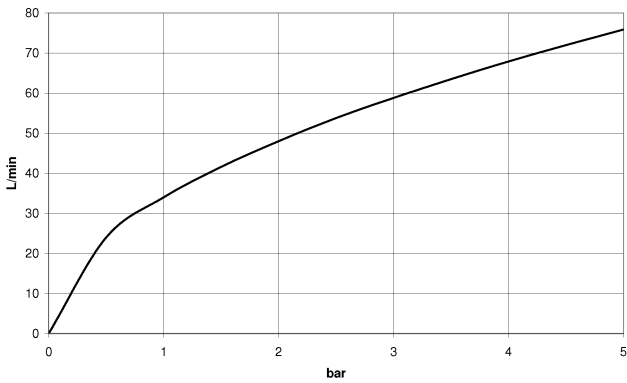

MADISON Wall elbow - Brushed Dark Platinum

28 450 370 Product version from 7/6/2018

- 1/2" shower outlet
- rosette Ø 60 mm
- 1/2" connection
- WRAS

Intrinsic protection against back flow.

	Brushed Dark Platinum	28 450 370-99
	Chrome	28 450 370-00
	Chrome	28 450 370-00 0010
	Brushed Platinum	28 450 370-06
	Brushed Platinum	28 450 370-06 0010
	Platinum	28 450 370-08
	Platinum	28 450 370-08 0010
	Durabrand (23kt Gold)	28 450 370-09
	Durabrand (23kt Gold)	28 450 370-09 0010
	Brushed Durabrand (23kt Gold)	28 450 370-28
	Brushed Durabrand (23kt Gold)	28 450 370-28 0010
	Brushed Dark Platinum	28 450 370-99 0010

Recommended miscellaneous

- Concealed wall elbow -**
- max. recess depth mm
 - min. recess depth mm

35 085 970 90

MADISON Wall elbow - Brushed Dark Platinum

28 450 370 Product version from 7/6/2018

Flow rate chart