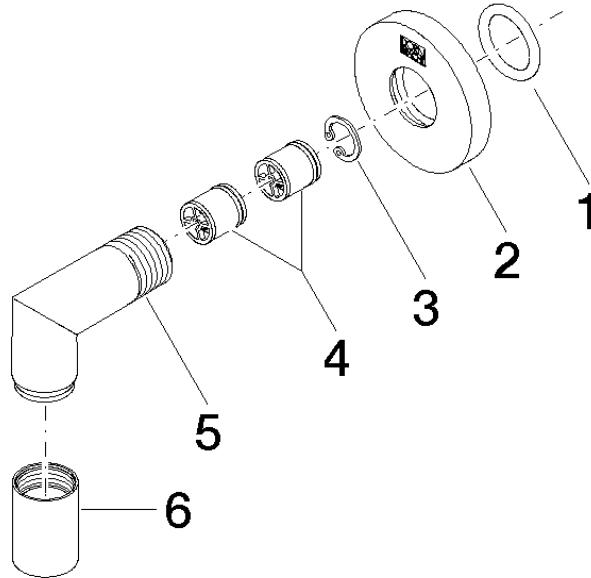

Wall elbow - Chrome

TARA

28 450 625

- 3/8" shower outlet
- rosette Ø 55 mm
- 1/2" connection
- WRAS 1811023

Intrinsic protection against back flow.

Fits: TARA, META

	Chrome	28 450 625-00
	Brushed Platinum	28 450 625-06
	Platinum	28 450 625-08
	Dark Chrome	28 450 625-19
	Light Gold	28 450 625-26
	Brushed Light Gold	28 450 625-27
	Brushed Durabronze (23kt Gold)	28 450 625-28
	Matte Black	28 450 625-33
	Brushed Bronze	28 450 625-42
	Brushed Champagne (22kt Gold)	28 450 625-46
	Champagne (22kt Gold)	28 450 625-47
	Brushed Chrome	28 450 625-93
	Brushed Dark Platinum	28 450 625-99

ASME A112.18.1	cUPC	EN 1717	Scottish Water Byelaws
UK Water Supply Regulations	XP P 41-280		

Wall elbow - Chrome

TARA

28 450 625

Certificates

ACS_20 ACC LY

Belgaqua_21-381-2 IAPMO_4976

WRAS_1811

28 450 625

Product version up to 7/6/2018

Product version from 7/6/2018

Wall elbow - Chrome

TARA

28 450 625

Spare parts list

Product version up to 7/6/2018

Product version from 7/6/2018

No.	Item Number	Name	Quantity used	Delivery time
	90 14 10 026 00 90	seal	7	2