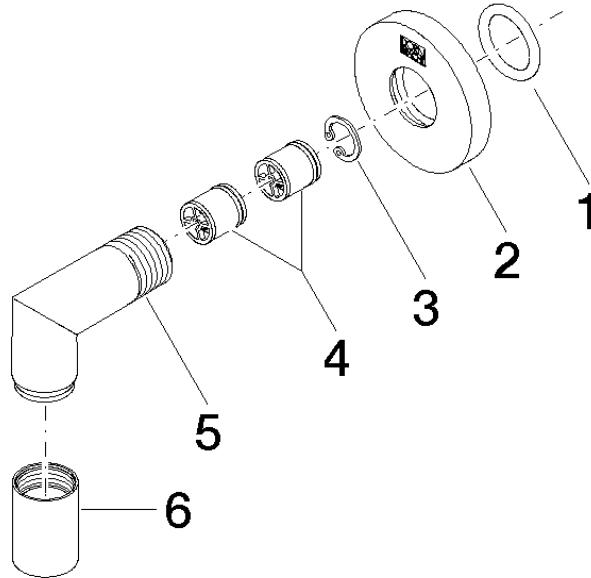

Wall elbow - Platinum

TARA

28 450 625

- 3/8" shower outlet
- rosette Ø 55 mm
- 1/2" connection
- WRAS 1811023

Intrinsic protection against back flow.

Fits: TARA, META

	Platinum	28 450 625-08
	Chrome	28 450 625-00
	Brushed Platinum	28 450 625-06
	Dark Chrome	28 450 625-19
	Light Gold	28 450 625-26
	Brushed Light Gold	28 450 625-27
	Brushed Durabronze (23kt Gold)	28 450 625-28
	Matte Black	28 450 625-33
	Brushed Bronze	28 450 625-42
	Brushed Champagne (22kt Gold)	28 450 625-46
	Champagne (22kt Gold)	28 450 625-47
	Brushed Chrome	28 450 625-93
	Brushed Dark Platinum	28 450 625-99

Recommended miscellaneous

Concealed wall elbow - 35 085 970 90

- max. recess depth 163 mm
- min. recess depth 90 mm

28 450 625

mm [inches]

Flow rate chart

Codes & Standards

ASME A112.18.1	cUPC	EN 1717	Scottish Water Byelaws
UK Water Supply Regulations	XP P 41-280		

Wall elbow - Platinum

TARA

28 450 625

Certificates

ACS_20 ACC LY

Belgaqua_21-381-2 IAPMO_4976

WRAS_1811

28 450 625

Product version up to 7/6/2018

Product version from 7/6/2018

Wall elbow - Platinum

TARA

28 450 625

Spare parts list

Product version up to 7/6/2018

Product version from 7/6/2018