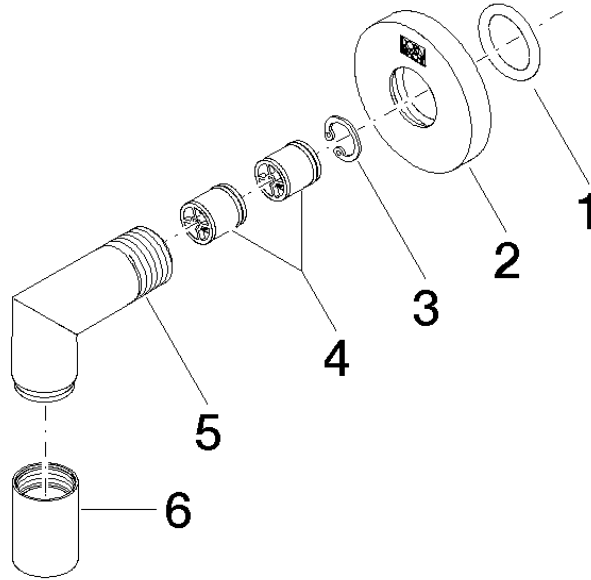

Wall elbow - Dark Chrome

TARA

28 450 625

- 3/8" shower outlet
- rosette Ø 55 mm
- 1/2" connection
- WRAS 1811023

Intrinsic protection against back flow.

Fits: TARA, META

	Dark Chrome	28 450 625-19
	Chrome	28 450 625-00
	Brushed Platinum	28 450 625-06
	Platinum	28 450 625-08
	Light Gold	28 450 625-26
	Brushed Light Gold	28 450 625-27
	Brushed Durabronze (23kt Gold)	28 450 625-28
	Matte Black	28 450 625-33
	Brushed Bronze	28 450 625-42
	Brushed Champagne (22kt Gold)	28 450 625-46
	Champagne (22kt Gold)	28 450 625-47
	Brushed Chrome	28 450 625-93
	Brushed Dark Platinum	28 450 625-99

Recommended miscellaneous

Concealed wall elbow -

35 085 970 90

- max. recess depth 163 mm
- min. recess depth 90 mm

28 450 625

mm [inches]

Flow rate chart

Codes & Standards

EN 1717

Wall elbow - Dark Chrome

TARA

28 450 625

Certificates

Belgaqua_21-381-2

Spare parts list