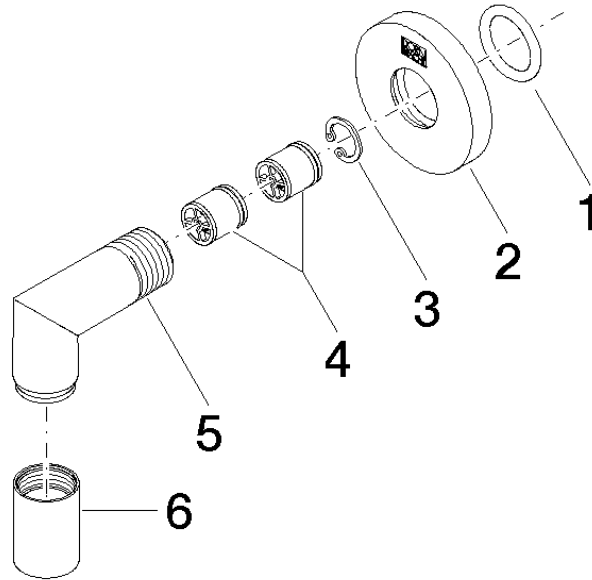

**Wall elbow - Light Gold**

TARA

28 450 625

- 3/8" shower outlet
- rosette Ø 55 mm
- 1/2" connection
- WRAS 1811023

Intrinsic protection against back flow.

Fits: TARA, META

	Light Gold	28 450 625-26
	Chrome	28 450 625-00
	Brushed Platinum	28 450 625-06
	Platinum	28 450 625-08
	Dark Chrome	28 450 625-19
	Brushed Light Gold	28 450 625-27
	Brushed Durabronze (23kt Gold)	28 450 625-28
	Matte Black	28 450 625-33
	Brushed Bronze	28 450 625-42
	Brushed Champagne (22kt Gold)	28 450 625-46
	Champagne (22kt Gold)	28 450 625-47
	Brushed Chrome	28 450 625-93
	Brushed Dark Platinum	28 450 625-99

**Recommended miscellaneous**

**Concealed wall elbow -**

35 085 970 90

- min. recess depth 90 mm
- max. recess depth 163 mm

28 450 625

mm [inches]

Flow rate chart

Product version from 7/6/2018

## Wall elbow - Light Gold

TARA

28 450 625

#### Product version from 7/6/2018

No.	Item Number	Name	Quantity used	Delivery time
	90 14 10 026 00 90	seal	7	2