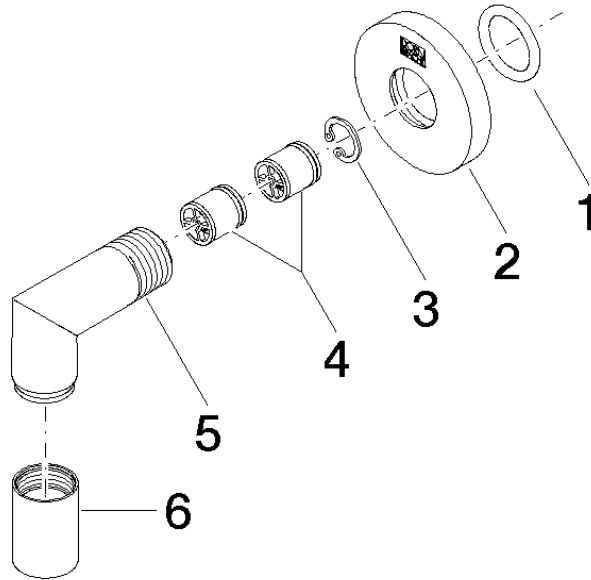

28 450 625

- 3/8" shower outlet
- rosette Ø 55 mm
- 1/2" connection
- WRAS 1811023

Intrinsic protection against back flow.

Fits: TARA, META

	Brushed Light Gold	28 450 625-27
	Chrome	28 450 625-00
	Brushed Platinum	28 450 625-06
	Platinum	28 450 625-08
	Dark Chrome	28 450 625-19
	Light Gold	28 450 625-26
	Brushed Durabronze (23kt Gold)	28 450 625-28
	Matte Black	28 450 625-33
	Brushed Bronze	28 450 625-42
	Brushed Champagne (22kt Gold)	28 450 625-46
	Champagne (22kt Gold)	28 450 625-47
	Brushed Chrome	28 450 625-93
	Brushed Dark Platinum	28 450 625-99

28 450 625

mm [inches]

Flow rate chart

28 450 625

**Product version from 7/6/2018**

Parts for other finishes can be found here: [Chrome](#)

## Wall elbow - Brushed Light Gold

TARA

28 450 625

#### Product version from 7/6/2018

No.	Item Number	Name	Quantity used	Delivery time
	90 14 10 026 00 90	seal	7	2