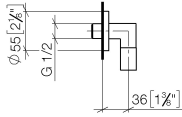

28 450 625

- 3/8" shower outlet
- rosette Ø 55 mm
- 1/2" connection
- WRAS 1811023

Intrinsic protection against back flow.

Fits: TARA, META

	Brushed Light Gold	28 450 625-27
	Chrome	28 450 625-00
	Brushed Platinum	28 450 625-06
	Platinum	28 450 625-08
	Dark Chrome	28 450 625-19
	Light Gold	28 450 625-26
	Brushed Durabronze (23kt Gold)	28 450 625-28
	Matte Black	28 450 625-33
	Brushed Bronze	28 450 625-42
	Brushed Champagne (22kt Gold)	28 450 625-46
	Champagne (22kt Gold)	28 450 625-47
	Brushed Chrome	28 450 625-93
	Brushed Dark Platinum	28 450 625-99

28 450 625

mm [inches]

Flow rate chart

28 450 625

**Product version from 7/6/2018**

Parts for other finishes can be found here: [Chrome](#)