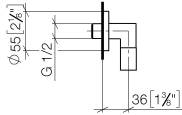

**Wall elbow - Brushed Durabronze (23kt Gold)**

TARA

28 450 625

- 3/8" shower outlet
- rosette Ø 55 mm
- 1/2" connection
- WRAS 1811023

Intrinsic protection against back flow.

Fits: TARA, META

	Brushed Durabronze (23kt Gold)	28 450 625-28
	Chrome	28 450 625-00
	Brushed Platinum	28 450 625-06
	Platinum	28 450 625-08
	Dark Chrome	28 450 625-19
	Light Gold	28 450 625-26
	Brushed Light Gold	28 450 625-27
	Matte Black	28 450 625-33
	Brushed Bronze	28 450 625-42
	Brushed Champagne (22kt Gold)	28 450 625-46
	Champagne (22kt Gold)	28 450 625-47
	Brushed Chrome	28 450 625-93
	Brushed Dark Platinum	28 450 625-99

**Recommended miscellaneous**

	<b>Concealed wall elbow -</b> ● max. recess depth 163 mm ● min. recess depth 90 mm	35 085 970 90
---	--	---------------

28 450 625

mm [inches]

Flow rate chart

Codes & Standards