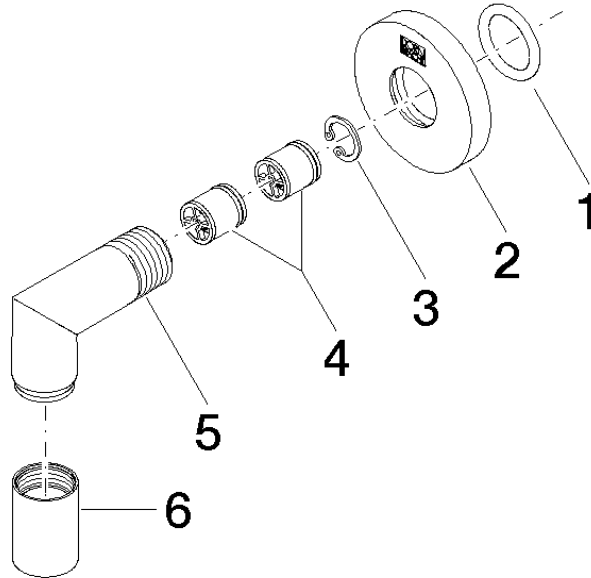

**Wall elbow - Brushed Durabronze (23kt Gold)**

TARA

28 450 625

- 3/8" shower outlet
- rosette Ø 55 mm
- 1/2" connection
- WRAS 1811023

Intrinsic protection against back flow.

Fits: TARA, META

	Brushed Durabronze (23kt Gold)	28 450 625-28
	Chrome	28 450 625-00
	Brushed Platinum	28 450 625-06
	Platinum	28 450 625-08
	Dark Chrome	28 450 625-19
	Light Gold	28 450 625-26
	Brushed Light Gold	28 450 625-27
	Matte Black	28 450 625-33
	Brushed Bronze	28 450 625-42
	Brushed Champagne (22kt Gold)	28 450 625-46
	Champagne (22kt Gold)	28 450 625-47
	Brushed Chrome	28 450 625-93
	Brushed Dark Platinum	28 450 625-99

## Wall elbow - Brushed Durabronz (23kt Gold)

TARA

28 450 625

#### **Product version from 7/6/2018**

No.	Item Number	Name	Quantity used	Delivery time
	90 14 10 026 00 90	seal	7	2