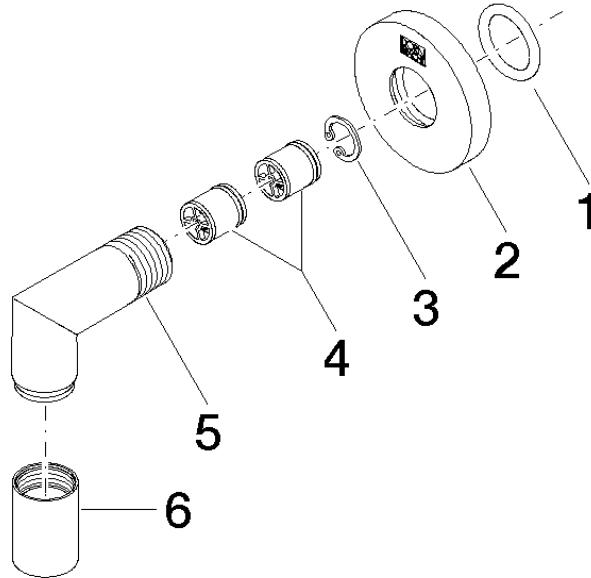

**Wall elbow - Matte Black**

TARA

28 450 625

- 3/8" shower outlet
- rosette Ø 55 mm
- 1/2" connection
- WRAS 1811023

Intrinsic protection against back flow.

Fits: TARA, META

	Matte Black	28 450 625-33
	Chrome	28 450 625-00
	Brushed Platinum	28 450 625-06
	Platinum	28 450 625-08
	Dark Chrome	28 450 625-19
	Light Gold	28 450 625-26
	Brushed Light Gold	28 450 625-27
	Brushed Durabronze (23kt Gold)	28 450 625-28
	Brushed Bronze	28 450 625-42
	Brushed Champagne (22kt Gold)	28 450 625-46
	Champagne (22kt Gold)	28 450 625-47
	Brushed Chrome	28 450 625-93
	Brushed Dark Platinum	28 450 625-99

## Wall elbow - Matte Black

TARA

28 450 625

#### **Product version from 7/6/2018**

No.	Item Number	Name	Quantity used	Delivery time
	90 14 10 026 00 90	seal	7	2