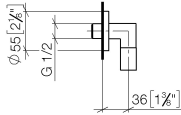

**Recommended miscellaneous**

**Concealed wall elbow -**

35 085 970 90

- max. recess depth 163 mm
- min. recess depth 90 mm

28 450 625

mm [inches]

Flow rate chart

Codes & Standards