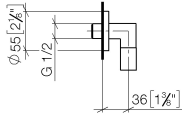

Wall elbow - Brushed Bronze

TARA

28 450 625

- 3/8" shower outlet
- rosette Ø 55 mm
- 1/2" connection
- WRAS 1811023

Intrinsic protection against back flow.

Fits: TARA, META

	Brushed Bronze	28 450 625-42
	Chrome	28 450 625-00
	Brushed Platinum	28 450 625-06
	Platinum	28 450 625-08
	Dark Chrome	28 450 625-19
	Light Gold	28 450 625-26
	Brushed Light Gold	28 450 625-27
	Brushed Durabronze (23kt Gold)	28 450 625-28
	Matte Black	28 450 625-33
	Brushed Champagne (22kt Gold)	28 450 625-46
	Champagne (22kt Gold)	28 450 625-47
	Brushed Chrome	28 450 625-93
	Brushed Dark Platinum	28 450 625-99

28 450 625

mm [inches]

Flow rate chart

28 450 625

Product version from 7/6/2018

Parts for other
finishes can be found
here: [Chrome](#)

Wall elbow - Brushed Bronze

TARA

28 450 625

Spare parts list

Product version from 7/6/2018

No.	Item Number	Name	Quantity used	Delivery time
	90 14 10 026 00 90	seal	7	2