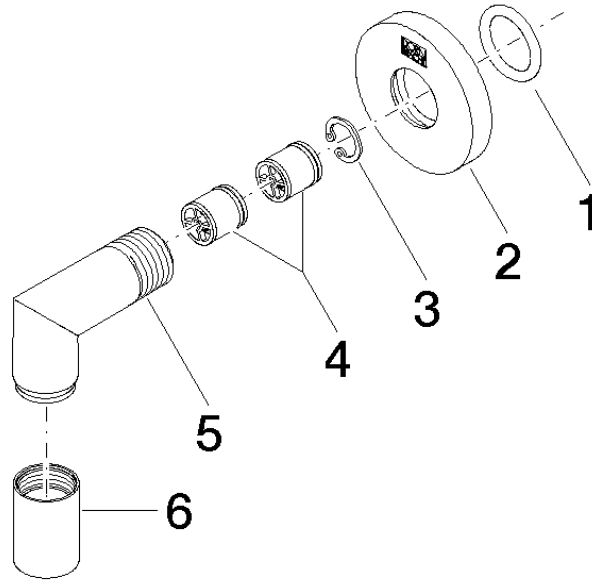

Wall elbow - Brushed Bronze

TARA

28 450 625

- 3/8" shower outlet
- rosette Ø 55 mm
- 1/2" connection
- WRAS 1811023

Intrinsic protection against back flow.

Fits: TARA, META

	Brushed Bronze	28 450 625-42
	Chrome	28 450 625-00
	Brushed Platinum	28 450 625-06
	Platinum	28 450 625-08
	Dark Chrome	28 450 625-19
	Light Gold	28 450 625-26
	Brushed Light Gold	28 450 625-27
	Brushed Durabronze (23kt Gold)	28 450 625-28
	Matte Black	28 450 625-33
	Brushed Champagne (22kt Gold)	28 450 625-46
	Champagne (22kt Gold)	28 450 625-47
	Brushed Chrome	28 450 625-93
	Brushed Dark Platinum	28 450 625-99

28 450 625

mm [inches]

Flow rate chart

28 450 625

Product version from 7/6/2018

Parts for other
finishes can be found
here: [Chrome](#)

Wall elbow - Brushed Bronze

TARA

28 450 625

Spare parts list

Product version from 7/6/2018

No.	Item Number	Name	Quantity used	Delivery time
	90 14 10 026 00 90	seal	7	2