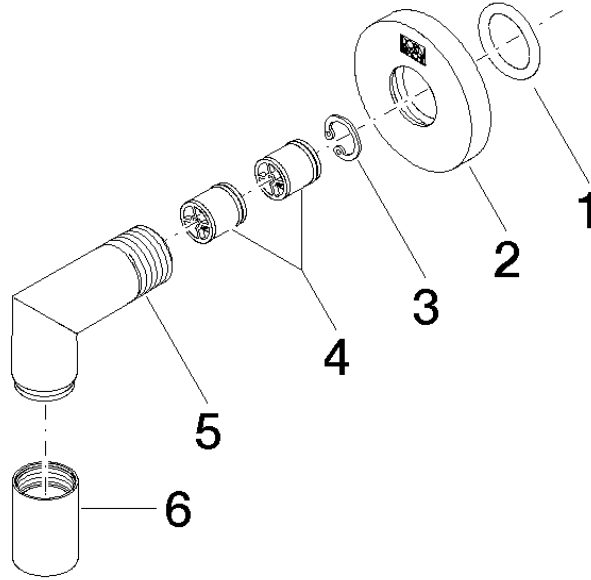

**Wall elbow - Brushed Champagne (22kt Gold)**

TARA

28 450 625

- 3/8" shower outlet
- rosette Ø 55 mm
- 1/2" connection
- WRAS 1811023

Intrinsic protection against back flow.

Fits: TARA, META

	Brushed Champagne (22kt Gold)	28 450 625-46
	Chrome	28 450 625-00
	Brushed Platinum	28 450 625-06
	Platinum	28 450 625-08
	Dark Chrome	28 450 625-19
	Light Gold	28 450 625-26
	Brushed Light Gold	28 450 625-27
	Brushed Durabronze (23kt Gold)	28 450 625-28
	Matte Black	28 450 625-33
	Brushed Bronze	28 450 625-42
	Champagne (22kt Gold)	28 450 625-47
	Brushed Chrome	28 450 625-93
	Brushed Dark Platinum	28 450 625-99

## Wall elbow - Brushed Champagne (22kt Gold)

---

TARA

28 450 625

Certificates

---

Belgaqua\_21-381-2

28 450 625

Product version from 7/6/2018

Wall elbow - Brushed Champagne (22kt Gold)

TARA

28 450 625

**Spare parts list**

**Product version from 7/6/2018**

No.	Item Number	Name	Quantity used	Delivery time
	90 14 10 026 00 90	seal	7	2