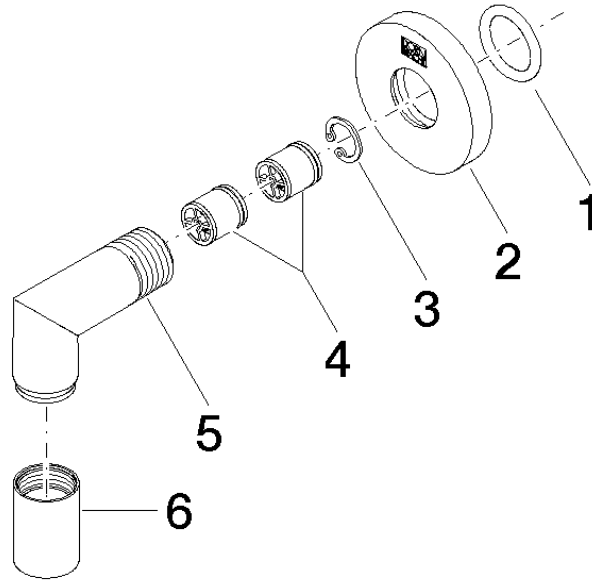

Wall elbow - Champagne (22kt Gold)

TARA

28 450 625

- 3/8" shower outlet
- rosette Ø 55 mm
- 1/2" connection
- WRAS 1811023

Intrinsic protection against back flow.

Fits: TARA, META

	Champagne (22kt Gold)	28 450 625-47
	Chrome	28 450 625-00
	Brushed Platinum	28 450 625-06
	Platinum	28 450 625-08
	Dark Chrome	28 450 625-19
	Light Gold	28 450 625-26
	Brushed Light Gold	28 450 625-27
	Brushed Durabronze (23kt Gold)	28 450 625-28
	Matte Black	28 450 625-33
	Brushed Bronze	28 450 625-42
	Brushed Champagne (22kt Gold)	28 450 625-46
	Brushed Chrome	28 450 625-93
	Brushed Dark Platinum	28 450 625-99

Recommended miscellaneous

Concealed wall elbow -

35 085 970 90

- max. recess depth 163 mm
- min. recess depth 90 mm

28 450 625

mm [inches]

Flow rate chart

Codes & Standards

EN 1717

Wall elbow - Champagne (22kt Gold)

TARA

28 450 625

Certificates

Belgaqua_21-381-2

Product version from 7/6/2018

Wall elbow - Champagne (22kt Gold)

TARA

28 450 625

Spare parts list

Product version from 7/6/2018

No.	Item Number	Name	Quantity used	Delivery time
	90 14 10 026 00 90	seal	7	2