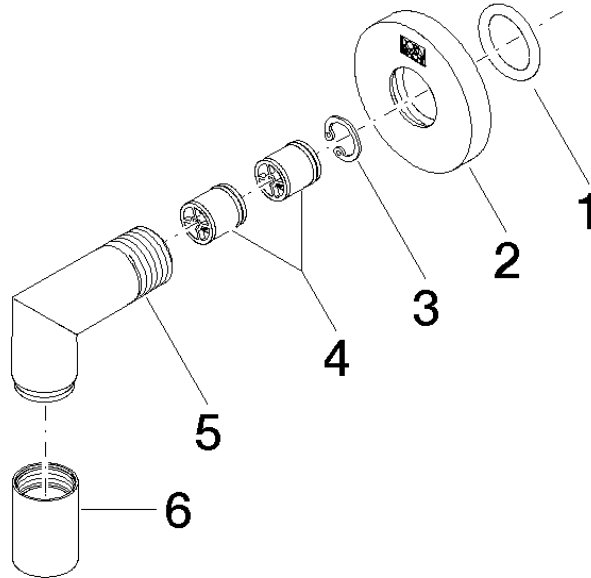

28 450 625

- 3/8" shower outlet
- rosette Ø 55 mm
- 1/2" connection
- WRAS 1811023

Intrinsic protection against back flow.

Fits: TARA, META

	Brushed Chrome	28 450 625-93
	Chrome	28 450 625-00
	Brushed Platinum	28 450 625-06
	Platinum	28 450 625-08
	Dark Chrome	28 450 625-19
	Light Gold	28 450 625-26
	Brushed Light Gold	28 450 625-27
	Brushed Durabronze (23kt Gold)	28 450 625-28
	Matte Black	28 450 625-33
	Brushed Bronze	28 450 625-42
	Brushed Champagne (22kt Gold)	28 450 625-46
	Champagne (22kt Gold)	28 450 625-47
	Brushed Dark Platinum	28 450 625-99

28 450 625

mm [inches]

Flow rate chart

Codes & Standards

ASME A112.18.1	cUPC	EN 1717	Scottish Water Byelaws
UK Water Supply Regulations	XP P 41-280		

Wall elbow - Brushed Chrome

TARA

28 450 625

Wall elbow - Brushed Chrome

TARA

28 450 625

Spare parts list

Product version up to 7/6/2018

Product version from 7/6/2018

No.	Item Number	Name	Quantity used	Delivery time
	90 14 10 026 00 90	seal	7	2