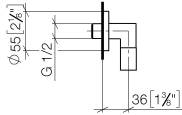

28 450 625

- 3/8" shower outlet
- rosette Ø 55 mm
- 1/2" connection
- WRAS 1811023

Intrinsic protection against back flow.

Fits: TARA, META

	Brushed Chrome	28 450 625-93
	Chrome	28 450 625-00
	Brushed Platinum	28 450 625-06
	Platinum	28 450 625-08
	Dark Chrome	28 450 625-19
	Light Gold	28 450 625-26
	Brushed Light Gold	28 450 625-27
	Brushed Durabronze (23kt Gold)	28 450 625-28
	Matte Black	28 450 625-33
	Brushed Bronze	28 450 625-42
	Brushed Champagne (22kt Gold)	28 450 625-46
	Champagne (22kt Gold)	28 450 625-47
	Brushed Dark Platinum	28 450 625-99

28 450 625

mm [inches]

Flow rate chart

Codes & Standards

ASME A112.18.1	cUPC	EN 1717	Scottish Water Byelaws
UK Water Supply Regulations	XP P 41-280		

Wall elbow - Brushed Chrome

TARA

28 450 625