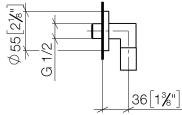

Wall elbow - Brushed Dark Platinum

TARA

28 450 625

- 3/8" shower outlet
- rosette Ø 55 mm
- 1/2" connection
- WRAS 1811023

Intrinsic protection against back flow.

Fits: TARA, META

	Brushed Dark Platinum	28 450 625-99
	Chrome	28 450 625-00
	Brushed Platinum	28 450 625-06
	Platinum	28 450 625-08
	Dark Chrome	28 450 625-19
	Light Gold	28 450 625-26
	Brushed Light Gold	28 450 625-27
	Brushed Durabronze (23kt Gold)	28 450 625-28
	Matte Black	28 450 625-33
	Brushed Bronze	28 450 625-42
	Brushed Champagne (22kt Gold)	28 450 625-46
	Champagne (22kt Gold)	28 450 625-47
	Brushed Chrome	28 450 625-93

Recommended miscellaneous

Concealed wall elbow -

35 085 970 90

- max. recess depth 163 mm
- min. recess depth 90 mm

28 450 625

mm [inches]

Flow rate chart

Codes & Standards

ASME A112.18.1	cUPC	EN 1717	Scottish Water Byelaws
UK Water Supply Regulations	XP P 41-280		

Wall elbow - Brushed Dark Platinum

TARA

28 450 625

Certificates

ACS_20 ACC LY

IAPMO_4976

Belgaqua_21-381-2 WRAS_1811