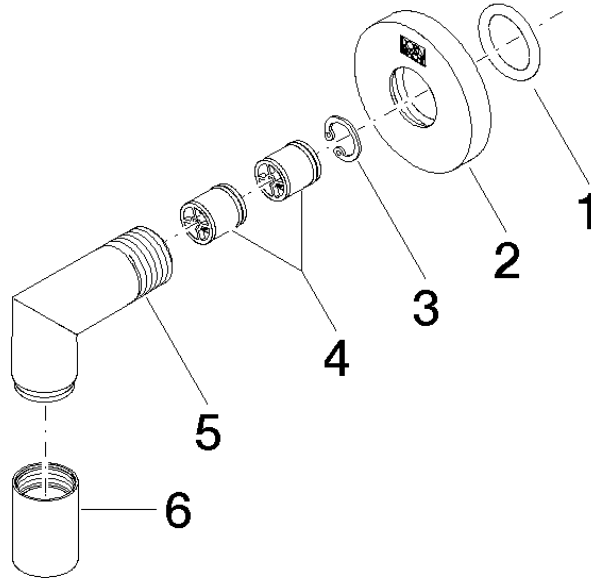

Wall elbow - Brushed Dark Platinum

TARA

28 450 625

- 3/8" shower outlet
- rosette Ø 55 mm
- 1/2" connection
- WRAS 1811023

Intrinsic protection against back flow.

Fits: TARA, META

	Brushed Dark Platinum	28 450 625-99
	Chrome	28 450 625-00
	Brushed Platinum	28 450 625-06
	Platinum	28 450 625-08
	Dark Chrome	28 450 625-19
	Light Gold	28 450 625-26
	Brushed Light Gold	28 450 625-27
	Brushed Durabronze (23kt Gold)	28 450 625-28
	Matte Black	28 450 625-33
	Brushed Bronze	28 450 625-42
	Brushed Champagne (22kt Gold)	28 450 625-46
	Champagne (22kt Gold)	28 450 625-47
	Brushed Chrome	28 450 625-93

ASME A112.18.1	cUPC	EN 1717	Scottish Water Byelaws
UK Water Supply Regulations	XP P 41-280		

Wall elbow - Brushed Dark Platinum

TARA

28 450 625

Certificates

ACS_20 ACC LY

IAPMO_4976

Belgaqua_21-381-2 WRAS_1811

28 450 625

Product version up to 7/6/2018

Product version from 7/6/2018

Wall elbow - Brushed Dark Platinum

TARA

28 450 625

Spare parts list

Product version up to 7/6/2018

Product version from 7/6/2018

No.	Item Number	Name	Quantity used	Delivery time
	90 14 10 026 00 90	seal	7	2