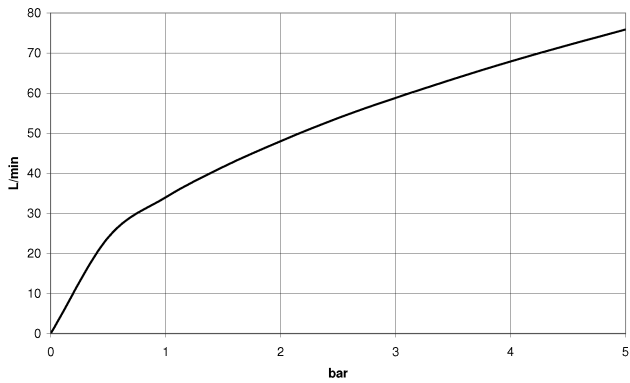

Wall elbow - Brushed Dark Platinum

TARA

28 450 625

- 3/8" shower outlet
- rosette Ø 55 mm
- 1/2" connection
- WRAS 1811023

Intrinsic protection against back flow.

Fits: TARA, META

	Brushed Dark Platinum	28 450 625-99
	Chrome	28 450 625-00
	Brushed Platinum	28 450 625-06
	Platinum	28 450 625-08
	Dark Chrome	28 450 625-19
	Light Gold	28 450 625-26
	Brushed Light Gold	28 450 625-27
	Brushed Durabronze (23kt Gold)	28 450 625-28
	Matte Black	28 450 625-33
	Brushed Bronze	28 450 625-42
	Brushed Champagne (22kt Gold)	28 450 625-46
	Champagne (22kt Gold)	28 450 625-47
	Brushed Chrome	28 450 625-93

Recommended miscellaneous

Concealed wall elbow -

35 085 970 90

- max. recess depth 163 mm
- min. recess depth 90 mm

28 450 625

mm [inches]

Flow rate chart

Codes & Standards