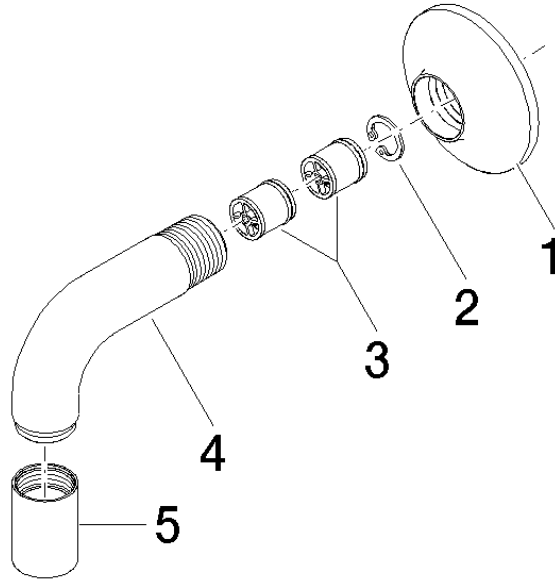

28 450 809

- 3/8" shower outlet
- rosette Ø 60 mm
- 1/2" connection
- WRAS 1810006

Intrinsic protection against back flow.

	Dark Chrome	28 450 809-19
	Chrome	28 450 809-00
	Brushed Platinum	28 450 809-06
	Platinum	28 450 809-08
	Brushed Durabronze (23kt Gold)	28 450 809-28
	Brushed Bronze	28 450 809-42
	Brushed Champagne (22kt Gold)	28 450 809-46
	Champagne (22kt Gold)	28 450 809-47
	Brushed Dark Platinum	28 450 809-99

Recommended miscellaneous

Concealed wall elbow -

35 085 970 90

- max. recess depth 163 mm
- min. recess depth 90 mm

28 450 809

mm [inches]

Flow rate chart

Codes & Standards

EN 1717

VAIA Wall elbow - Dark Chrome

VAIA

28 450 809

Certificates

Belgaqua_22_280_2

Product version from 7/6/2018

VAIA Wall elbow - Dark Chrome