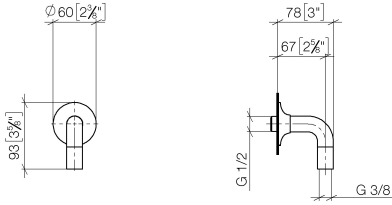

28 450 809

- 3/8" shower outlet
- rosette Ø 60 mm
- 1/2" connection
- WRAS 1810006

Intrinsic protection against back flow.

	Dark Chrome	28 450 809-19
	Chrome	28 450 809-00
	Brushed Platinum	28 450 809-06
	Platinum	28 450 809-08
	Brushed Durabronze (23kt Gold)	28 450 809-28
	Brushed Bronze	28 450 809-42
	Brushed Champagne (22kt Gold)	28 450 809-46
	Champagne (22kt Gold)	28 450 809-47
	Brushed Dark Platinum	28 450 809-99

Recommended miscellaneous

Concealed wall elbow -

35 085 970 90

- max. recess depth 163 mm
- min. recess depth 90 mm

28 450 809

mm [inches]

Flow rate chart

Codes & Standards

EN 1717

VAIA Wall elbow - Dark Chrome

VAIA

28 450 809

Certificates

Belgaqua_22_280_2

Product version from 7/6/2018

VAIA Wall elbow - Dark Chrome