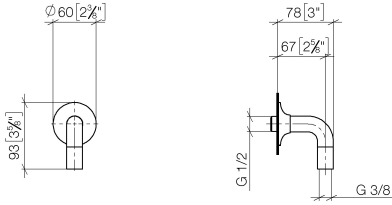

28 450 809

- 3/8" shower outlet
- rosette Ø 60 mm
- 1/2" connection
- WRAS 1810006

Intrinsic protection against back flow.

	Brushed Bronze	28 450 809-42
	Chrome	28 450 809-00
	Brushed Platinum	28 450 809-06
	Platinum	28 450 809-08
	Dark Chrome	28 450 809-19
	Brushed Durabronze (23kt Gold)	28 450 809-28
	Brushed Champagne (22kt Gold)	28 450 809-46
	Champagne (22kt Gold)	28 450 809-47
	Brushed Dark Platinum	28 450 809-99

28 450 809

mm [inches]

### Flow rate chart