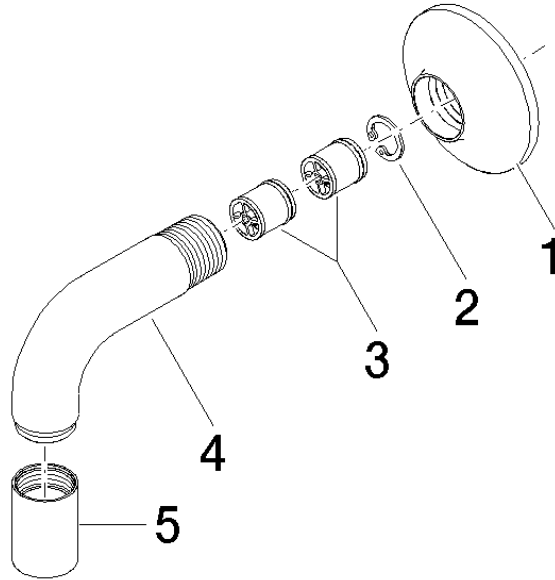

28 450 809

Product version from 7/6/2018

Parts for other finishes can be found here: [Chrome](#)