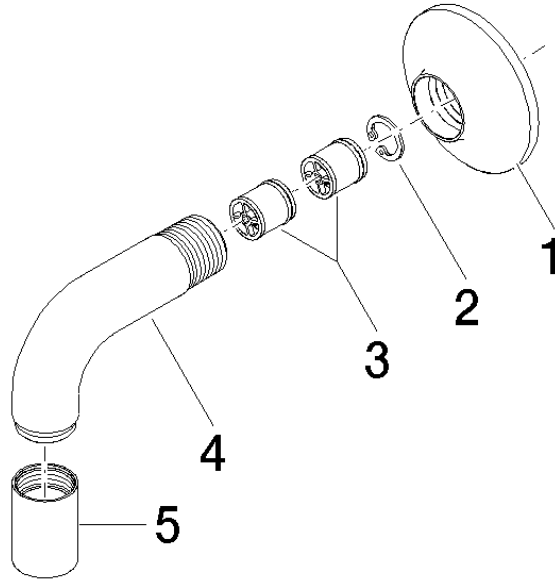

28 450 809

- 3/8" shower outlet
- rosette Ø 60 mm
- 1/2" connection
- WRAS 1810006

Intrinsic protection against back flow.

	Champagne (22kt Gold)	28 450 809-47
	Chrome	28 450 809-00
	Brushed Platinum	28 450 809-06
	Platinum	28 450 809-08
	Dark Chrome	28 450 809-19
	Brushed Durabronze (23kt Gold)	28 450 809-28
	Brushed Bronze	28 450 809-42
	Brushed Champagne (22kt Gold)	28 450 809-46
	Brushed Dark Platinum	28 450 809-99

Recommended miscellaneous

Concealed wall elbow -

35 085 970 90

- max. recess depth 163 mm
- min. recess depth 90 mm

28 450 809

mm [inches]

Flow rate chart

Codes & Standards

EN 1717

VAIA Wall elbow - Champagne (22kt Gold)

VAIA

28 450 809

Certificates

Belgaqua_22_280_2

Product version from 7/6/2018

VAIA Wall elbow - Champagne (22kt Gold)