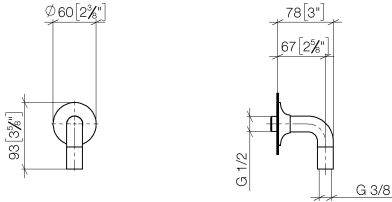

28 450 809

- 3/8" shower outlet
- rosette Ø 60 mm
- 1/2" connection
- WRAS 1810006

Intrinsic protection against back flow.

	Champagne (22kt Gold)	28 450 809-47
	Chrome	28 450 809-00
	Brushed Platinum	28 450 809-06
	Platinum	28 450 809-08
	Dark Chrome	28 450 809-19
	Brushed Durabronze (23kt Gold)	28 450 809-28
	Brushed Bronze	28 450 809-42
	Brushed Champagne (22kt Gold)	28 450 809-46
	Brushed Dark Platinum	28 450 809-99

Recommended miscellaneous

Concealed wall elbow -

35 085 970 90

- max. recess depth 163 mm
- min. recess depth 90 mm

28 450 809

mm [inches]

Flow rate chart

Codes & Standards