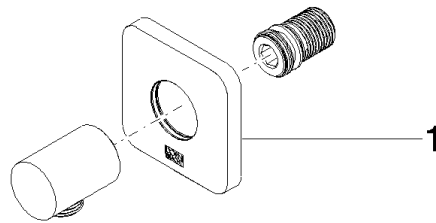

DORNBACHT YARRE Wall elbow - Soft Black

28 450 832

- 1/2" shower outlet
- rosette 60 x 60 mm
- 1/2" connection
- rosette 60 x 60 mm
- WRAS 2305028

Intrinsic protection against back flow.

	Soft Black	28 450 832-69
	Chrome	28 450 832-00

Recommended miscellaneous

- Concealed wall elbow -** 35 085 970 90
- max. recess depth 163 mm
 - min. recess depth 90 mm

DORNBACHT YARRE Wall elbow - Soft Black

28 450 832

mm [inches]

Codes & Standards

Scottish Water
Byelaws

UK Water Supply
Regulations

Certificates

WRAS_2305

DORNBRACHT YARRE Wall elbow - Soft Black

28 450 832

Product version from 1/1/2023

DORNBACHT YARRE Wall elbow - Soft Black

28 450 832