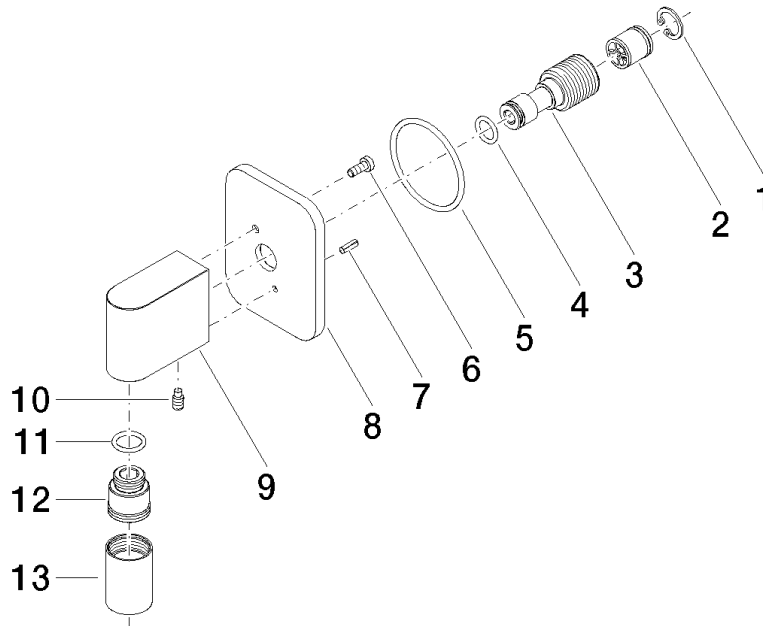

LISSÉ Wall elbow - Dark Chrome

28 450 845 Product version from 3/2/2021

- 3/8" shower outlet
- rosette 60 x 78 mm
- 1/2" connection
- WRAS

Intrinsic protection against back flow.

	Dark Chrome	28 450 845-19
	Chrome	28 450 845-00
	Brushed Platinum	28 450 845-06
	Light Gold	28 450 845-26
	Brushed Light Gold	28 450 845-27
	Matte Black	28 450 845-33
	Brushed Bronze	28 450 845-42
	Brushed Chrome	28 450 845-93
	Brushed Dark Platinum	28 450 845-99

LISSÉ Wall elbow - Dark Chrome

28 450 845 Product version from 3/2/2021

mm [inches]

Flow rate chart

Codes & Standards

ASME A112.18.1

cUPC

Scottish Water
Byelaws

UK Water Supply
Regulations

LISSÉ Wall elbow - Dark Chrome

28 450 845 Product version from 3/2/2021

Certificates

WRAS_2310

IAPMO_4976

LISSÉ Wall elbow - Dark Chrome

28 450 845 Product version from 3/2/2021

Parts for other finishes can be found here: [Chrome](#)

Spare parts list

No.	Item Number	Name	Quantity used	Delivery time
1	09 16 01 014 90	ring	1	2
2	90 23 01 141 00 90	back-flow preventer	1	2
3	09 24 03 116 20 90	nipple	1	2
4	09 14 10 008 90	seal	1	2
5	09 14 10 142 90	seal	1	2
6	09 30 30 054 90	screw	1	2
7	09 31 11 026 90	pin	1	2
8	09 27 84 021-19	rosette	1	60
9	09 11 03 046-19	connection	1	20
10	09 31 11 005 90	pin	1	2
11	90 14 10 077 00 90	seal	1	2
12	09 24 03 107 20 90	nipple	1	2
13	90 21 02 069 00-19	cover	1	20