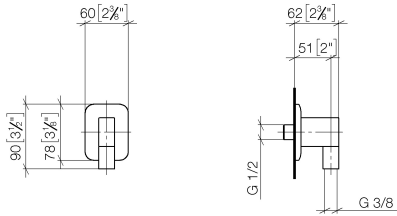

LISSÉ Wall elbow - Dark Chrome

28 450 845 Product version from 3/2/2021

- 3/8" shower outlet
- rosette 60 x 78 mm
- 1/2" connection
- WRAS

Intrinsic protection against back flow.

	Dark Chrome	28 450 845-19
	Chrome	28 450 845-00
	Brushed Platinum	28 450 845-06
	Light Gold	28 450 845-26
	Brushed Light Gold	28 450 845-27
	Matte Black	28 450 845-33
	Brushed Bronze	28 450 845-42
	Brushed Chrome	28 450 845-93
	Brushed Dark Platinum	28 450 845-99

LISSÉ Wall elbow - Dark Chrome

28 450 845 Product version from 3/2/2021

mm [inches]

Flow rate chart

Codes & Standards

ASME A112.18.1

cUPC

Scottish Water
Byelaws

UK Water Supply
Regulations

LISSÉ Wall elbow - Dark Chrome

28 450 845 Product version from 3/2/2021

Certificates

WRAS_2310

IAPMO_4976

LISSÉ Wall elbow - Dark Chrome

28 450 845 Product version from 3/2/2021

Parts for other finishes can be found here: [Chrome](#)

Spare parts list

No.	Item Number	Name	Quantity used	Delivery time
1	09 16 01 014 90	ring	1	2
2	90 23 01 141 00 90	back-flow preventer	1	2
3	09 24 03 116 20 90	nipple	1	2
4	09 14 10 008 90	seal	1	2
5	09 14 10 142 90	seal	1	2
6	09 30 30 054 90	screw	1	2
7	09 31 11 026 90	pin	1	2
8	09 27 84 021-19	rosette	1	60
9	09 11 03 046-19	connection	1	20
10	09 31 11 005 90	pin	1	2
11	90 14 10 077 00 90	seal	1	2
12	09 24 03 107 20 90	nipple	1	2
13	90 21 02 069 00-19	cover	1	20