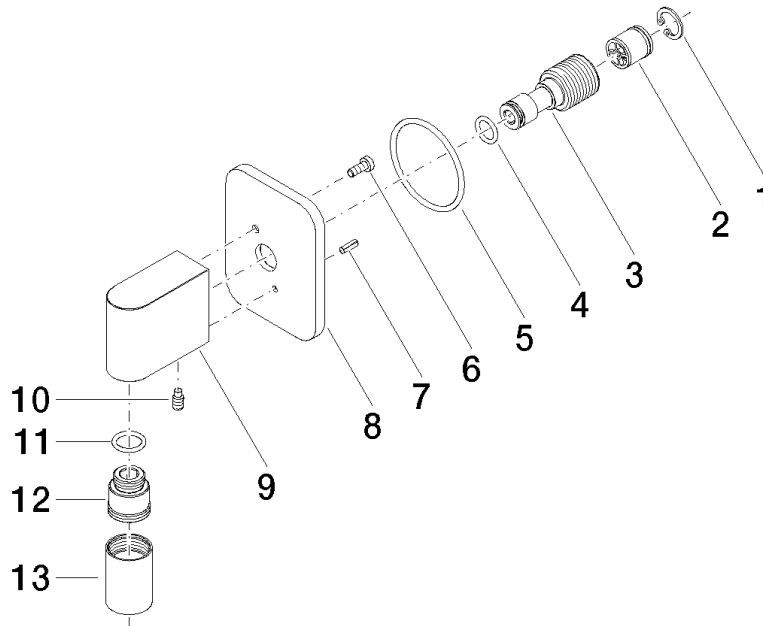

LISSÉ Wall elbow - Matte Black

28 450 845 Product version from 3/2/2021

- 3/8" shower outlet
- rosette 60 x 78 mm
- 1/2" connection
- WRAS

Intrinsic protection against back flow.

	Matte Black	28 450 845-33
	Chrome	28 450 845-00
	Brushed Platinum	28 450 845-06
	Dark Chrome	28 450 845-19
	Light Gold	28 450 845-26
	Brushed Light Gold	28 450 845-27
	Brushed Bronze	28 450 845-42
	Brushed Chrome	28 450 845-93
	Brushed Dark Platinum	28 450 845-99

Codes & Standards

Scottish Water
Byelaws

UK Water Supply
Regulations

LISSÉ Wall elbow - Matte Black

28 450 845 Product version from 3/2/2021

Certificates

WRAS_2310

LISSÉ Wall elbow - Matte Black

28 450 845 Product version from 3/2/2021

Spare parts list

No.	Item Number	Name	Quantity used	Delivery time
1	09 16 01 014 90	ring	1	2
2	90 23 01 141 00 90	back-flow preventer	1	2
3	09 24 03 116 20 90	nipple	1	2
4	09 14 10 008 90	seal	1	2
5	09 14 10 142 90	seal	1	2
6	09 30 30 054 90	screw	1	2
7	09 31 11 026 90	pin	1	2
8	09 27 84 021-33	rosette	1	30
9	09 11 03 046-33	connection	1	30
10	09 31 11 005 90	pin	1	2
11	90 14 10 077 00 90	seal	1	2
12	09 24 03 107 20 90	nipple	1	2
13	90 21 02 069 00-33	cover	1	30