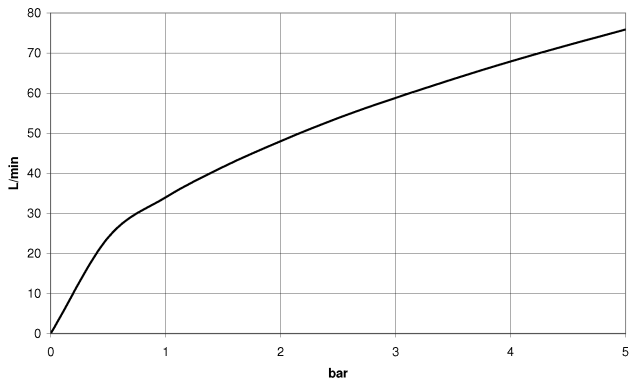

LISSÉ Wall elbow - Matte Black

28 450 845 Product version from 3/2/2021

- 3/8" shower outlet
- rosette 60 x 78 mm
- 1/2" connection
- WRAS

Intrinsic protection against back flow.

	Matte Black	28 450 845-33
	Chrome	28 450 845-00
	Brushed Platinum	28 450 845-06
	Dark Chrome	28 450 845-19
	Light Gold	28 450 845-26
	Brushed Light Gold	28 450 845-27
	Brushed Bronze	28 450 845-42
	Brushed Chrome	28 450 845-93
	Brushed Dark Platinum	28 450 845-99

Recommended miscellaneous

- Concealed wall elbow -** 35 085 970 90
- max. recess depth mm
 - min. recess depth mm

LISSÉ Wall elbow - Matte Black

28 450 845 Product version from 3/2/2021

mm [inches]

Flow rate chart