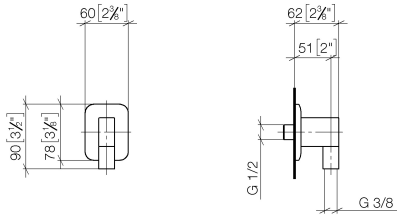

LISSÉ Wall elbow - Matte Black

28 450 845 Product version from 3/2/2021

- 3/8" shower outlet
- rosette 60 x 78 mm
- 1/2" connection
- WRAS

Intrinsic protection against back flow.

	Matte Black	28 450 845-33
	Chrome	28 450 845-00
	Brushed Platinum	28 450 845-06
	Dark Chrome	28 450 845-19
	Light Gold	28 450 845-26
	Brushed Light Gold	28 450 845-27
	Brushed Bronze	28 450 845-42
	Brushed Chrome	28 450 845-93
	Brushed Dark Platinum	28 450 845-99

Recommended miscellaneous

- Concealed wall elbow -** 35 085 970 90
- max. recess depth mm
 - min. recess depth mm

LISSÉ Wall elbow - Matte Black

28 450 845 Product version from 3/2/2021

mm [inches]

Flow rate chart

Codes & Standards

Scottish Water
Byelaws

UK Water Supply
Regulations

LISSÉ Wall elbow - Matte Black

28 450 845 Product version from 3/2/2021

Certificates

WRAS_2310

LISSÉ Wall elbow - Matte Black

28 450 845 Product version from 3/2/2021

Spare parts list

No.	Item Number	Name	Quantity used	Delivery time
1	09 16 01 014 90	ring	1	2
2	90 23 01 141 00 90	back-flow preventer	1	2
3	09 24 03 116 20 90	nipple	1	2
4	09 14 10 008 90	seal	1	2
5	09 14 10 142 90	seal	1	2
6	09 30 30 054 90	screw	1	2
7	09 31 11 026 90	pin	1	2
8	09 27 84 021-33	rosette	1	30
9	09 11 03 046-33	connection	1	30
10	09 31 11 005 90	pin	1	2
11	90 14 10 077 00 90	seal	1	2
12	09 24 03 107 20 90	nipple	1	2
13	90 21 02 069 00-33	cover	1	30