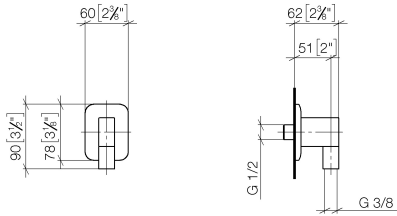

LISSÉ Wall elbow - Brushed Bronze

28 450 845

- 3/8" shower outlet
- rosette 60 x 78 mm
- 1/2" connection
- WRAS

Intrinsic protection against back flow.

	Brushed Bronze	28 450 845-42
	Chrome	28 450 845-00
	Brushed Platinum	28 450 845-06
	Dark Chrome	28 450 845-19
	Light Gold	28 450 845-26
	Brushed Light Gold	28 450 845-27
	Matte Black	28 450 845-33
	Brushed Chrome	28 450 845-93
	Brushed Dark Platinum	28 450 845-99

Recommended miscellaneous

- Concealed wall elbow -**
- min. recess depth mm
 - max. recess depth mm

35 085 970 90

LISSÉ Wall elbow - Brushed Bronze

28 450 845

mm [inches]

Flow rate chart

Codes & Standards

ASME A112.18.1

cUPC

Scottish Water
Byelaws

UK Water Supply
Regulations

LISSÉ Wall elbow - Brushed Bronze

28 450 845

Certificates

WRAS_2310