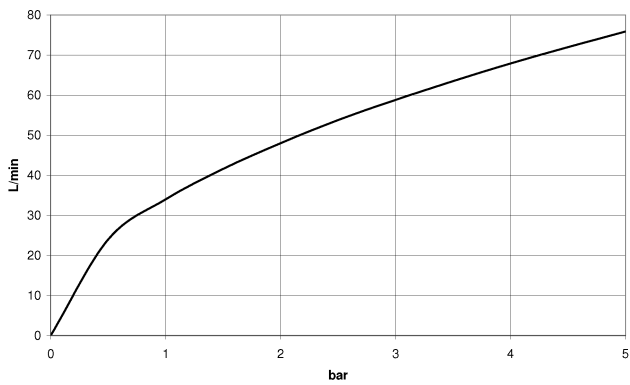

LISSÉ Wall elbow - Brushed Bronze

28 450 845

- 3/8" shower outlet
- rosette 60 x 78 mm
- 1/2" connection
- WRAS

Intrinsic protection against back flow.

	Brushed Bronze	28 450 845-42
	Chrome	28 450 845-00
	Brushed Platinum	28 450 845-06
	Dark Chrome	28 450 845-19
	Light Gold	28 450 845-26
	Brushed Light Gold	28 450 845-27
	Matte Black	28 450 845-33
	Brushed Chrome	28 450 845-93
	Brushed Dark Platinum	28 450 845-99

Recommended miscellaneous

- Concealed wall elbow -**
- min. recess depth mm
 - max. recess depth mm

35 085 970 90

LISSÉ Wall elbow - Brushed Bronze

28 450 845

mm [inches]

Flow rate chart

Codes & Standards