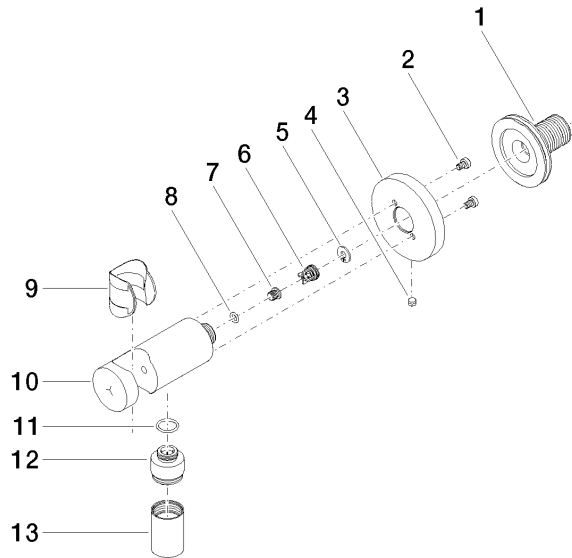

**Recommended miscellaneous**

- Concealed wall elbow -** 35 085 970 90
- max. recess depth 163 mm
  - min. recess depth 90 mm

28 490 660

mm [inches]

Flow rate chart

Codes & Standards

EN 1717

Scottish Water  
Byelaws

## Wall elbow with integrated shower holder - Matte Black

---

TARA

28 490 660

### Certificates

---

Belgaqua\_21-024-2 WRAS\_1912

28 490 660

Product version from 10/1/2023

Wall elbow with integrated shower holder - Matte Black

TARA

28 490 660

**Spare parts list**

**Product version from 10/1/2023**

No.	Item Number	Name	Quantity used	Delivery time
	90 24 03 280 00 90	nipple	14	2