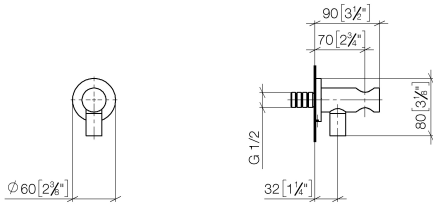

**Wall elbow with integrated shower holder - Matte Black**

TARA

28 490 660

- 3/8" shower outlet
- rosette Ø 60 mm
- 1/2" connection
- WRAS 1912049

Intrinsic protection against back flow.

Fits: TARA, VAIA, META

**Recommended miscellaneous**

- Concealed wall elbow -** 35 085 970 90
- max. recess depth 163 mm
  - min. recess depth 90 mm

28 490 660

mm [inches]

Flow rate chart

Codes & Standards

EN 1717

Scottish Water  
Byelaws