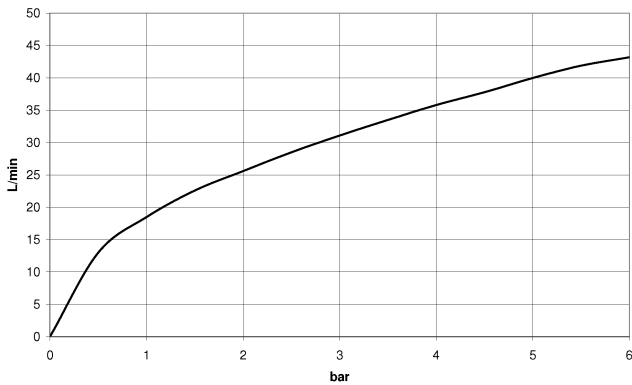

**Wall elbow with integrated shower holder - Matte Black**

TARA

28 490 660

- 3/8" shower outlet
- rosette Ø 60 mm
- 1/2" connection
- WRAS 1912049

Intrinsic protection against back flow.

Fits: TARA, VAIA, META

**Recommended miscellaneous**

- Concealed wall elbow -** 35 085 970 90
- max. recess depth 163 mm
  - min. recess depth 90 mm

28 490 660

mm [inches]

Flow rate chart

Codes & Standards

EN 1717

Scottish Water  
Byelaws