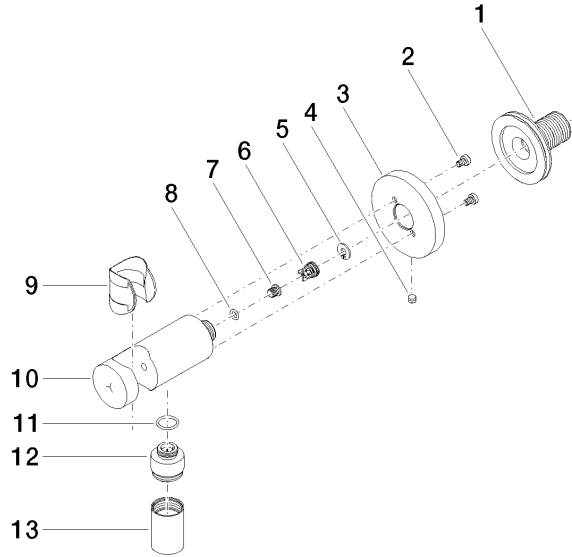

Wall elbow with integrated shower holder - Brushed Chrome

TARA

28 490 660

- 3/8" shower outlet
- rosette Ø 60 mm
- 1/2" connection
- WRAS 1912049

Intrinsic protection against back flow.

Fits: TARA, VAIA, META

28 490 660

mm [inches]

Flow rate chart

Codes & Standards

EN 1717

Scottish Water
Byelaws

UK Water Supply
Regulations

Wall elbow with integrated shower holder - Brushed Chrome

TARA

28 490 660

Certificates

Belgaqua_21-024-2 WRAS_1912

28 490 660

Product version from 10/1/2023

Parts for other
finishes can be found
here: [Chrome](#)

Wall elbow with integrated shower holder - Brushed Chrome

TARA

28 490 660

Spare parts list

Product version from 10/1/2023

No.	Item Number	Name	Quantity used	Delivery time
	90 24 03 280 00 90	nipple	14	2