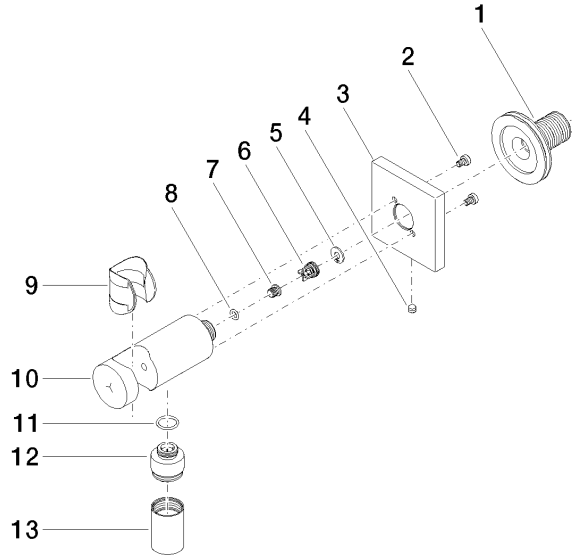

35 085 970 90

28 490 970

mm [inches]

### Codes & Standards

Scottish Water  
Byelaws

UK Water Supply  
Regulations

### Certificates

WRAS\_1912

28 490 970

Product version from 6/1/2024

Wall elbow with integrated shower holder - Platinum

IMO

28 490 970

**Spare parts list**

**Product version from 6/1/2024**

No.	Item Number	Name	Quantity used	Delivery time
	90 24 03 280 00 90	nipple	14	2