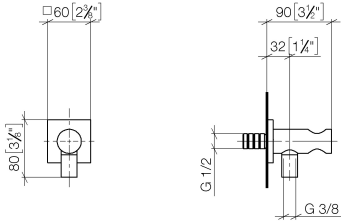

Wall elbow with integrated shower holder - Platinum

IMO

28 490 970

- 3/8" shower outlet
- rosette 60 x 60 mm
- 1/2" connection
- WRAS 1912049

Intrinsic protection against back flow.

Fits: IMO, MEM, CL.1, CYO

Recommended miscellaneous

**Concealed wall elbow -**

- max. recess depth 163 mm
- min. recess depth 90 mm

35 085 970 90

Recommended miscellaneous

**Concealed wall elbow -**

- max. recess depth 163 mm
- min. recess depth 90 mm

35 085 970 90

28 490 970

mm [inches]